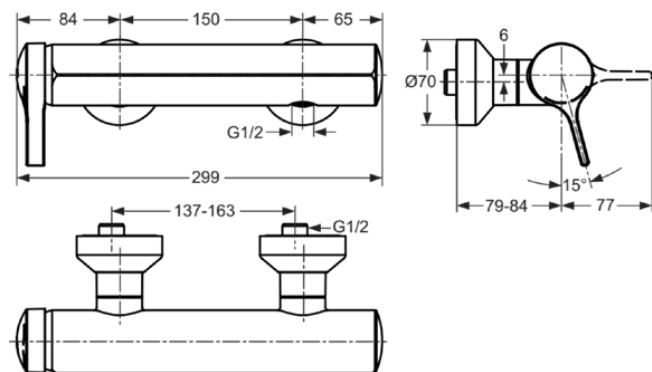

## A4269AA

MELANGE | Exposed shower mixer 299x156x112 mm in chrome finish, 20.5 l/min (3 bar) | EPD, SmartShine

### General information

Product type:	Shower mixers
Sub product type:	Exposed shower mixer
Brand:	Ideal Standard
Suite name:	MELANGE
Designer:	Artefakt
Colour:	AA - Chrome
Surface finish effect:	glossy
Height (mm):	112
Width (mm):	299
Length / Projection (mm):	156 - 161
Fixing method:	S-coupling
Net weight (kg):	2.41
EAN code:	4015413316620

### Product specifications

Max. flow rate at 3 bar (l) for spout:	20.5
Max. operating pressure (bar):	10
Min. operating pressure (bar):	0.5
Noise reduced S-Connectors:	No
PVD technology:	No
Shape of escutcheon(s):	Round
Shower hose connection thread:	G 1/2
SmartShine:	Yes
Surface cover:	chromium-plated
Surface finish effect:	glossy
Temperature limiter:	Yes
Type of handle:	Lever
Type of temperature control:	Manually operated
With S-couplings:	Yes
With escutcheon(s):	Yes
With handle(s):	Yes
With handspray set:	No
With head shower:	No
With shower kit:	No
Fixing method:	S-coupling
Mounting method:	Wall