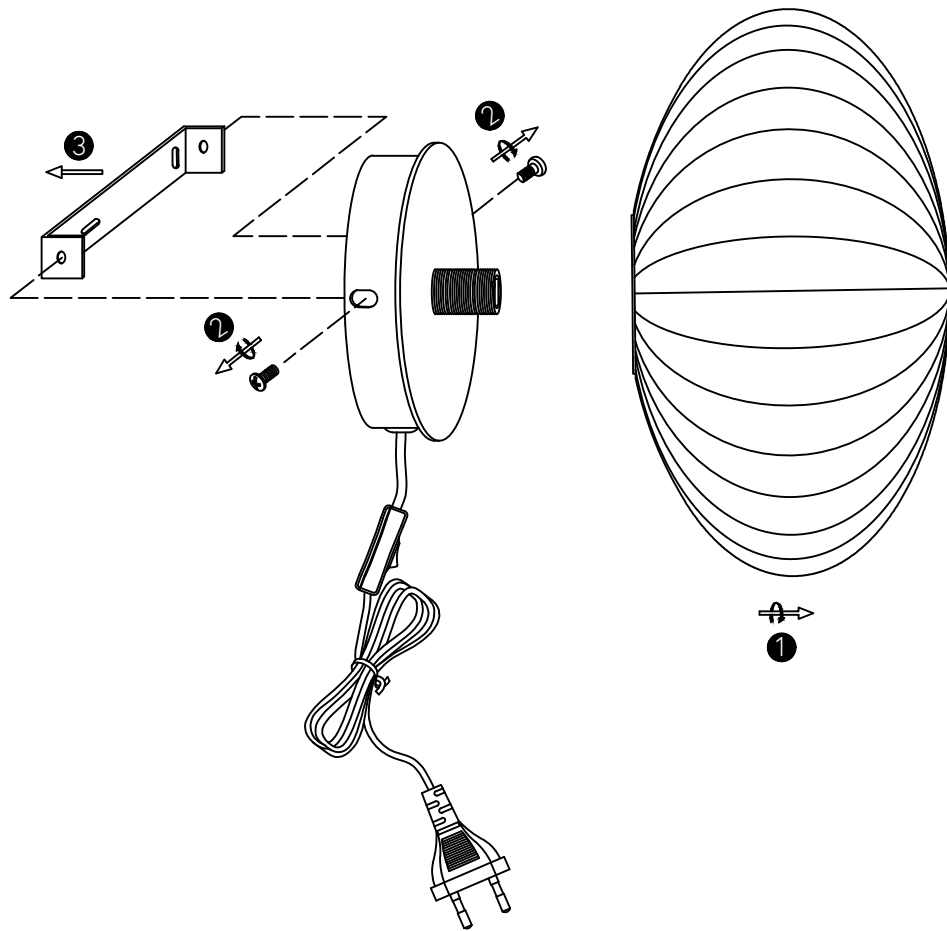

Kumu Wall Lamp Ø18

Hübsch
DANISH HOME INTERIOR & DESIGN

x 2

x 2

x 2

x 2

x 2

x 2

x 1

12.5CM

Ø18CM

Model number:991313

220-240V~50Hz

G9 MAX.3.5W

Hübsch A/S,Hi-Park 381,DK-7400 Herning

hubsch-interior.com