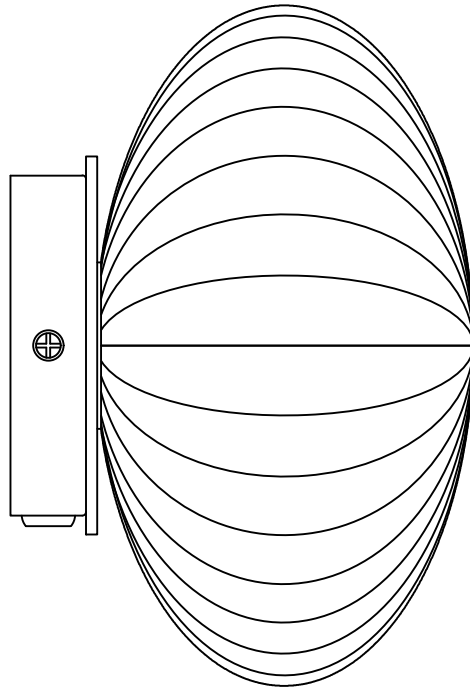

Kumu Wall Lamp Ø18

Hübsch
DANISH HOME INTERIOR & DESIGN

x 2

x 2

x 2

x 2

x 2

x 2

x 1

12.5CM

Ø18CM

Model number:991313

220-240V~50Hz

G9 MAX.3.5W

Hübsch A/S,Hi-Park 381,DK-7400 Herning

hubsch-interior.com