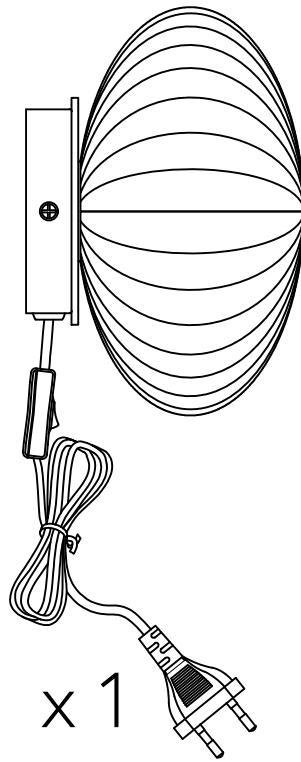

Kumu Wall Lamp Ø18

Hübsch
DANISH HOME INTERIOR & DESIGN

x 2

x 2

x 2

x 2

x 2

x 2

x 1

12.5CM

Ø18CM

Model number:991313

220-240V~50Hz

G9 MAX.3.5W

Hübsch A/S,Hi-Park 381,DK-7400 Herning

hubsch-interior.com