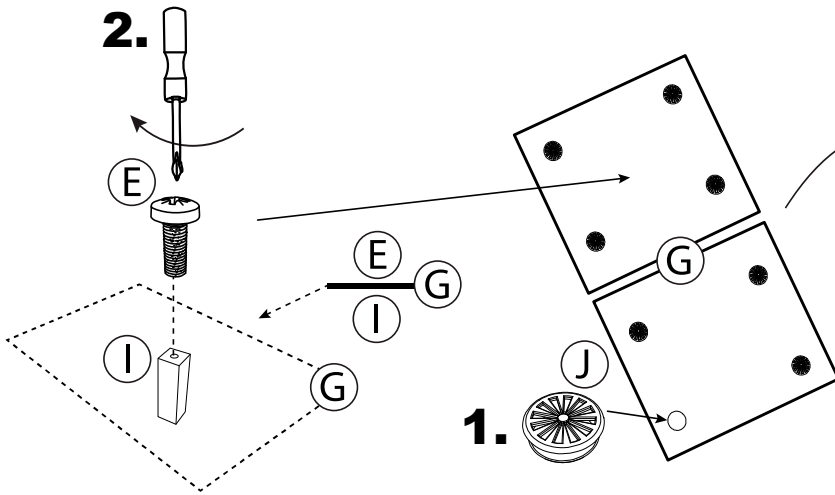

FRIEDA by meise

Bettkasten / Storage

140x200

6

7

8