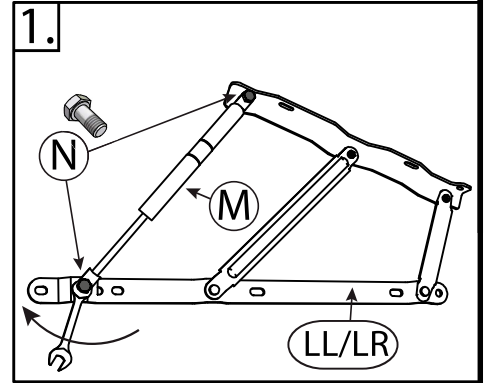

FRIEDA by meise

Bettkasten / Storage

140x200

4