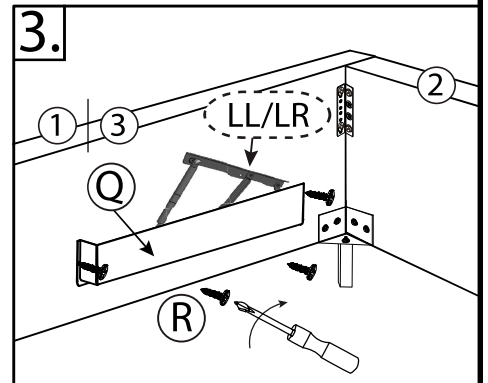

FRIEDA by meise

Bettkasten / Storage

140x200

4