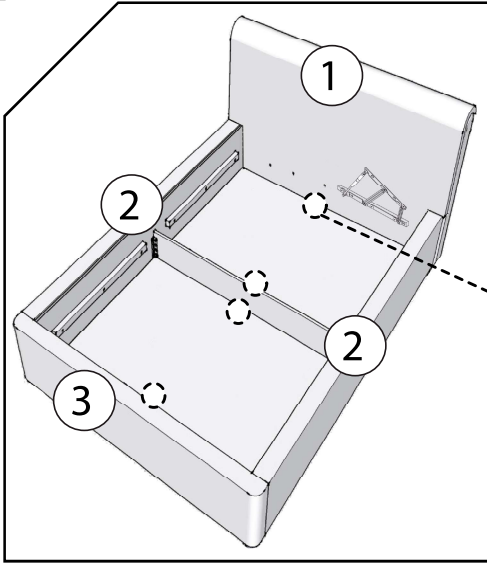

FRIEDA by meise

Bettkasten / Storage

140x200

6