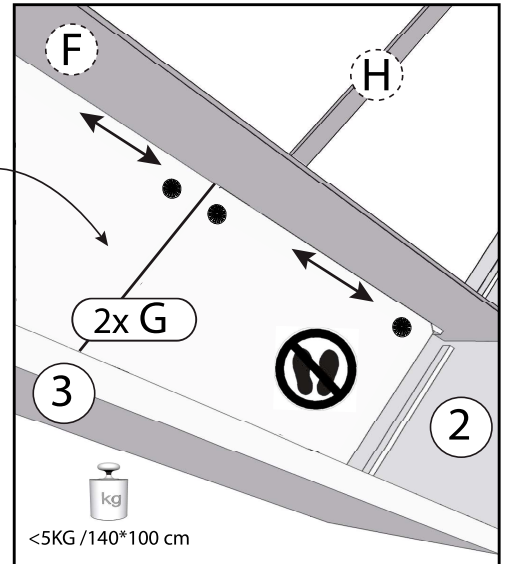

FRIEDA by meise

Bettkasten / Storage

140x200

6

7

8