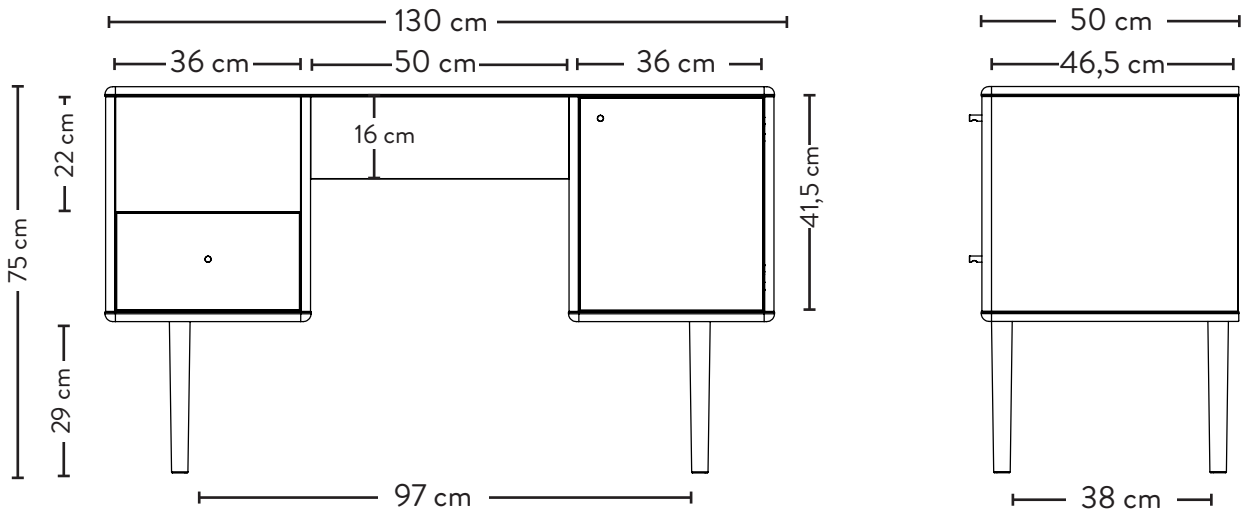

DETAIL DIMENSIONS

Measurements in cm

1340

Inside measurements
drawer