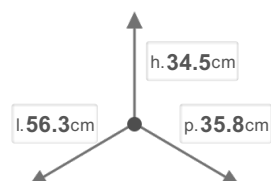

PBR A3560A

Door front fixations > BLOCK 2.0 U-SINK

DIMENSIONS

DESCRIPTION

BLOCK door front waste bins Big Capacity with full extration ball bearings and soft closing 45cm cabinet (manual version) for cabinets units with sidewall 16/18 mm. With anti odeur filter.

OTHER SIZES

COLOURS

Grigio Orione

Varnished Metal Sheet

BINS CAPACITY IN LITERS

18

18

CHARACTERISTICS

 PALLET SIZE
84x120x227

 PALLET GROSS WEIGHT
308

PACKING PIECES
1