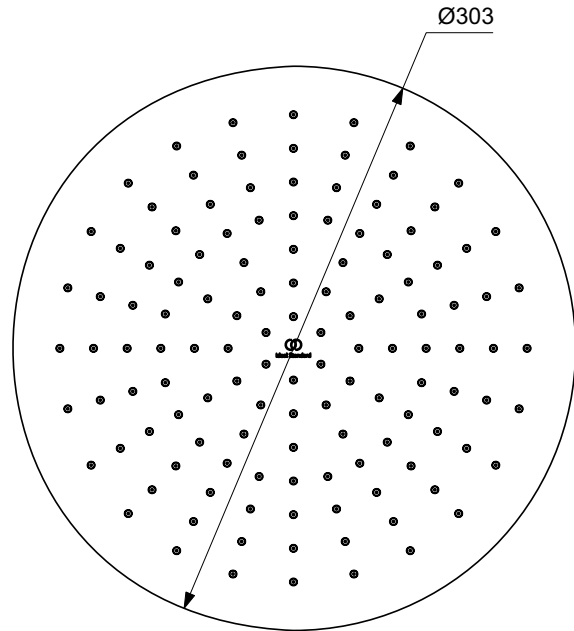

Ideal Standard

HEAD SPRAY

Idealrain

Article-No.: A5803AA

Shower head 300mm

Idealrain round 300mm fixed rainshower head, Cylindrical design, metal housing and 12 l/min flow limiter.

Colour: AA - Chrome

More product details:

Type:	Headsprays
Style:	Contemporary
Operation Pressure (bar):	3
Flow Rate (litre):	12
Net Weight (kg):	1,1
Material:	Chrome plated brass
Height (mm):	58
Width (mm):	300
Depth (mm):	300
Shape:	Round