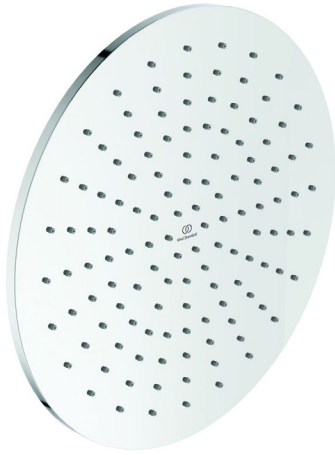

Ideal Standard

HEAD SPRAY

Idealrain

Article-No.: A5803AA

Shower head 300mm

Idealrain round 300mm fixed rainshower head, Cylindrical design, metal housing and 12 l/min flow limiter.

Colour: AA - Chrome

More product details:

Type:	Headsprays
Style:	Contemporary
Operation Pressure (bar):	3
Flow Rate (litre):	12
Net Weight (kg):	1,1
Material:	Chrome plated brass
Height (mm):	58
Width (mm):	300
Depth (mm):	300
Shape:	Round