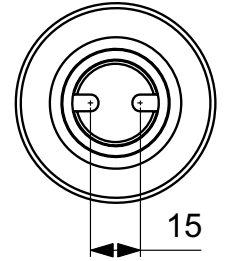

Ideal Standard

Multisuite

Article-No.: BC806RO

Hand shower support

Hand shower support; cylindrical design; metal with plastic insert; finish: technology powder coating (XG, SI, RO)

Colour: RO - Rose

More product details:

Type:	Hand shower holders
Mounting:	Wall mounted
Style:	Contemporary
Net Weight (kg):	0,20
Material:	PVD coated brass
Height (mm):	60
Width (mm):	60
Length (mm):	58
Shape:	Rounded / curved