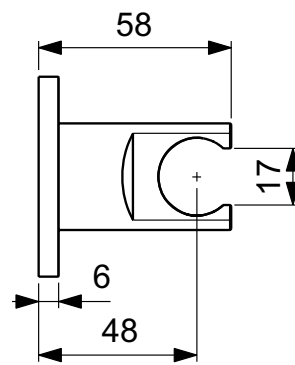

Ideal Standard

Multisuite

Article-No.: BC806RO

Hand shower support

Hand shower support; cylindrical design; metal with plastic insert; finish: technology powder coating (XG, SI, RO)

Colour: RO - Rose

More product details:

Type:	Hand shower holders
Mounting:	Wall mounted
Style:	Contemporary
Net Weight (kg):	0,20
Material:	PVD coated brass
Height (mm):	60
Width (mm):	60
Length (mm):	58
Shape:	Rounded / curved