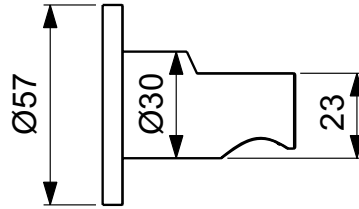

Ideal Standard

Multisuite

Article-No.: BC806RO

Hand shower support

Hand shower support; cylindrical design; metal with plastic insert; finish: technology powder coating (XG, SI, RO)

Colour: RO - Rose

More product details:

Type:	Hand shower holders
Mounting:	Wall mounted
Style:	Contemporary
Net Weight (kg):	0,20
Material:	PVD coated brass
Height (mm):	60
Width (mm):	60
Length (mm):	58
Shape:	Rounded / curved