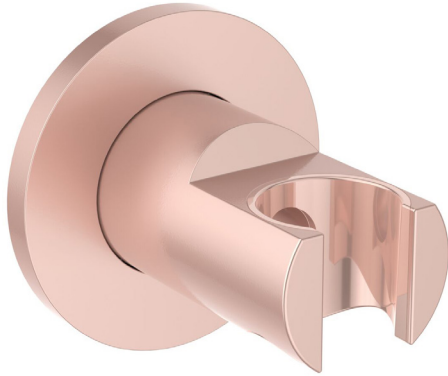

Ideal Standard

Multisuite

Article-No.: BC806RO

Hand shower support

Hand shower support; cylindrical design; metal with plastic insert; finish: technology powder coating (XG, SI, RO)

Colour: RO - Rose

More product details:

Type:	Hand shower holders
Mounting:	Wall mounted
Style:	Contemporary
Net Weight (kg):	0,20
Material:	PVD coated brass
Height (mm):	60
Width (mm):	60
Length (mm):	58
Shape:	Rounded / curved