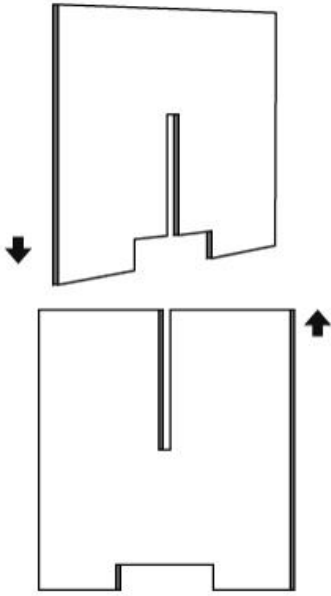

PRODUCT INFORMATION

Jasmia Sidetable, White, Marble

82057280

INSTRUCTION

Step 1

Component List

| Item | Image | Quantity |
|------|--|----------|
| A |  | 1 |
| B |  | 2 |

INSTRUCTION

Step 2

20 kg/44 lbs