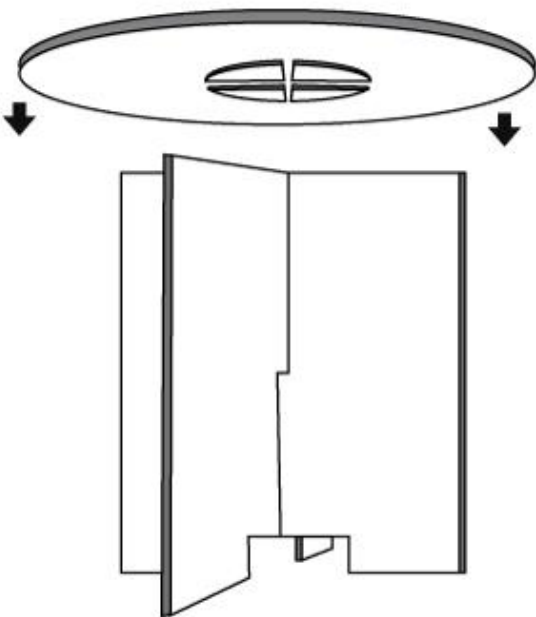

PRODUCT INFORMATION

Jasmia Sidetable, White, Marble

82057280

INSTRUCTION

Step 1

Component List

| Item | Image | Quantity |
|------|--|----------|
| A |  | 1 |
| B |  | 2 |

INSTRUCTION

Step 2

20 kg/44 lbs