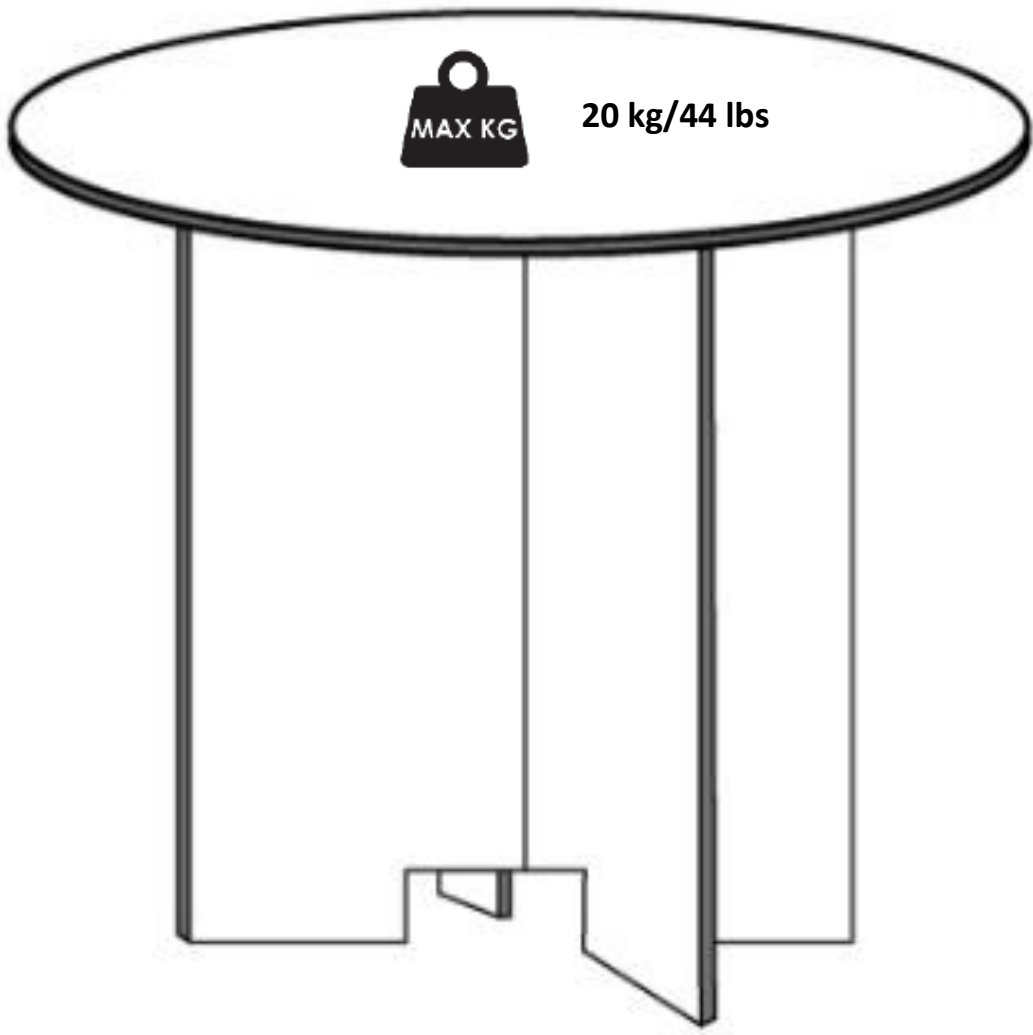

PRODUCT INFORMATION

Jasmia Sidetable, White, Marble

82057280

INSTRUCTION

Step 1

Component List

| Item | Image | Quantity |
|------|--|----------|
| A |  | 1 |
| B |  | 2 |

INSTRUCTION

Step 2

20 kg/44 lbs