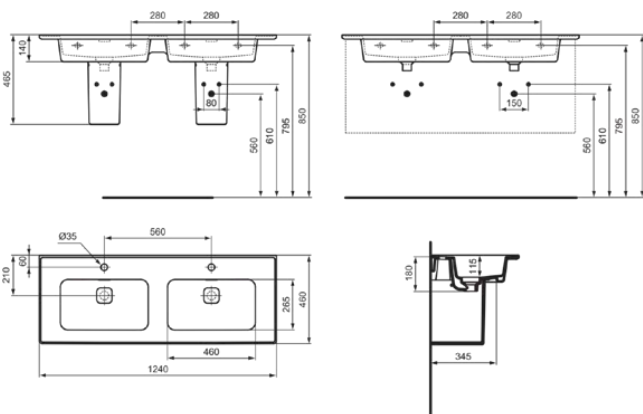

STRADA II

T300501

STRADA II | Double Vanity basin 1240x460x190 mm in white glossy finish, 2 tap holes, without overflow

Image & drawing

General information

Product type:	Washbasins
Sub product type:	Vanity basin
Brand:	Ideal Standard
Suite name:	STRADA II
Designer:	Studio Levien
Colour:	01 - White Glossy
Surface finish effect:	glossy
Height (mm):	190
Width (mm):	1240
Length / Projection (mm):	460
Net weight (kg):	32.50
EAN code:	8014140448785

Included products

T854601:	TONIC II Waste hole cover 85x85x25 mm in white glossy finish
----------	--

Product standard & certifications

Additional standards:	EN 14688
DoP classification:	CL25

Product specifications

Colour code:	01
Colour description:	white glossy
Corner model:	No
Grinded bottom side:	No
Disabled model:	No
Includes a chain eye:	No
Material:	Ceramic
Material quality:	Finefireclay
Amount of tap holes for each washbasin:	1
Amount of washbasins:	2
Overflow visible:	No
PVD technology:	No
Space-saving model:	No
Support plateau:	Backside / Left / Right / Centre
Surface finish effect:	glossy
Tap hole position:	Left / Right
Type of overflow:	Slotted
With back wall:	No
With drain plug:	No
With overflow:	No
With siphon:	No
Mounting method:	Wall