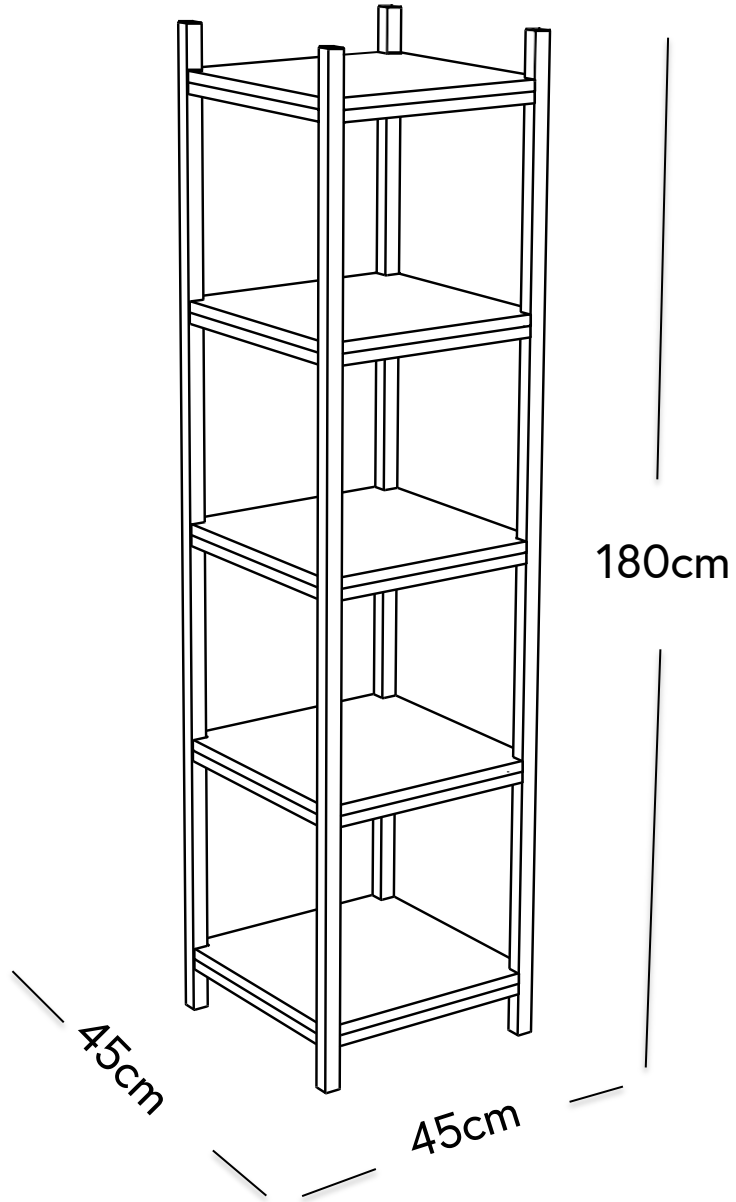

Mason Shelf Unit Single

x1

x20

x4

x5

x1

x20

#myhubsch @hubschinterior