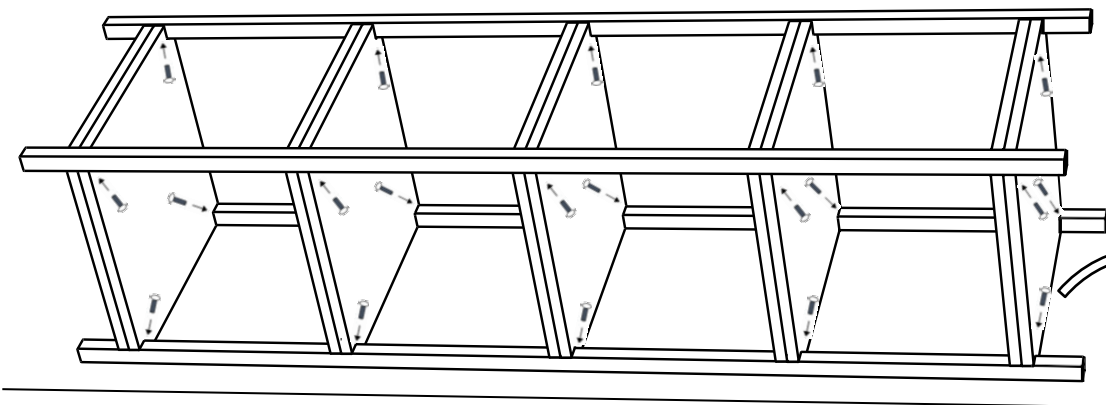

Mason Shelf Unit Single

x1

x20

x4

x5

x1

x20

#myhubsch @hubschinterior