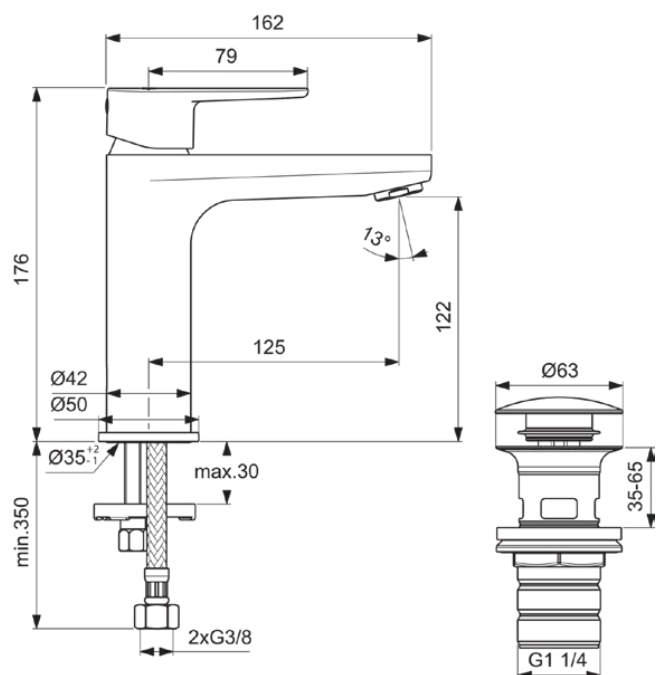

CERAFINE MODEL O

BD131XG

CERAFINE MODEL O | Basin mixer 50x166x176 mm, 125 mm spout projection in matt black finish, 5 l/min (3 bar), with waste | EasyFix, EPD, FirmaFlow

Image & drawing

General information

Product type:	Washbasin mixers
Sub product type:	Basin mixer
Brand:	Ideal Standard
Suite name:	CERAFINE MODEL O
Designer:	Ideal Standard
Colour:	XG - Matt Black
Surface finish effect:	matt
Height (mm):	176
Width (mm):	50
Length / Projection (mm):	166
Fixing method:	EasyFix
Net weight (kg):	1.62
VVS:	701417521
EAN code:	3800861101321

CERAFINE MODEL O

BD131XG

CERAFINE MODEL O | Basin mixer 50x166x176 mm, 125 mm spout projection in matt black finish, 5 l/min (3 bar), with waste | EasyFix, EPD, FirmaFlow

Product specifications

Low-pressure model:	No
Material:	Metal
Material quality:	Brass
Max. flow rate at 3 bar (l):	5
Max. flow rate at 3 bar (l) for all outlets:	5
Max. flow rate at 3 bar (l) for spout:	5
Max. operating pressure (bar):	10
Min. operating pressure (bar):	0.5
PVD technology:	No
Shape of escutcheon(s):	Round
Spout model:	Fixed
Surface cover:	coated
Surface finish effect:	matt
Tap outlet model:	Aerator
Tap outlet visibility:	Visible
Tap outlet adjustable:	No
Tap outlet is anti-vandal:	No
Temperature limiter:	Yes
Touchless control:	No
Type of handle:	Lever
Type of temperature control:	Manually operated
With drain plug:	No
With escutcheon(s):	Yes
With flow regulator:	Yes
With handle(s):	Yes
With outlet:	Yes
With pull-out spray:	No
With waste set:	Yes
Fixing method:	EasyFix
Mounting method:	Tap hole