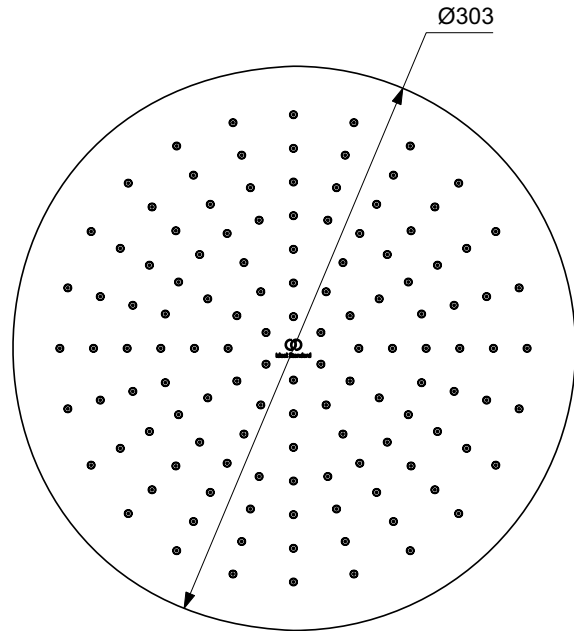

Ideal Standard

HEAD SPRAY

Idealrain

Article-No.: A5803A5

Shower head 300mm

Idealrain round 300mm fixed rainshower head, Cylindrical design, metal housing and 12 l/min flow limiter.

Colour: A5 - Magnetic Grey

More product details:

Type:	Headsprays
Style:	Contemporary
Operation Pressure (bar):	3
Flow Rate (litre):	12
Net Weight (kg):	1,1
Material:	PVD coated brass
Height (mm):	58
Width (mm):	300
Depth (mm):	300
Shape:	Round