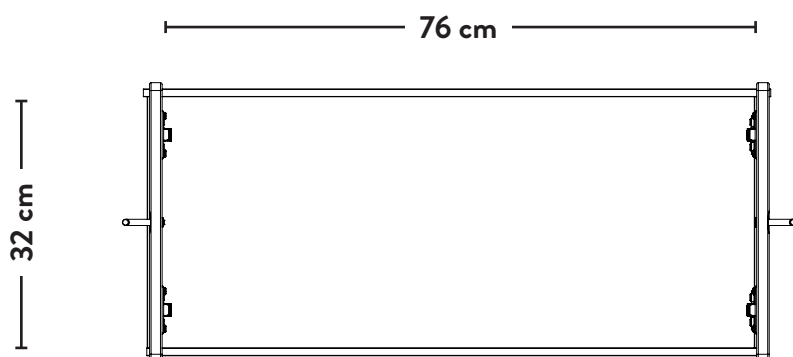

DETAIL DIMENSIONS

Measurements in cm

8309

Inside measurements

Maximum load
5 kg per shelf