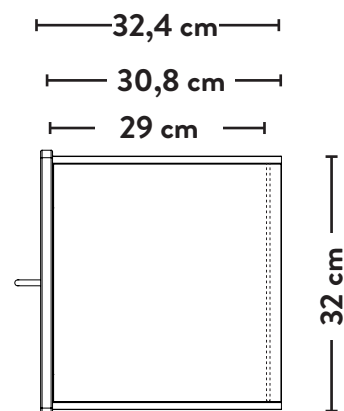

DETAIL DIMENSIONS

Measurements in cm

8309

Inside measurements

Maximum load
5 kg per shelf