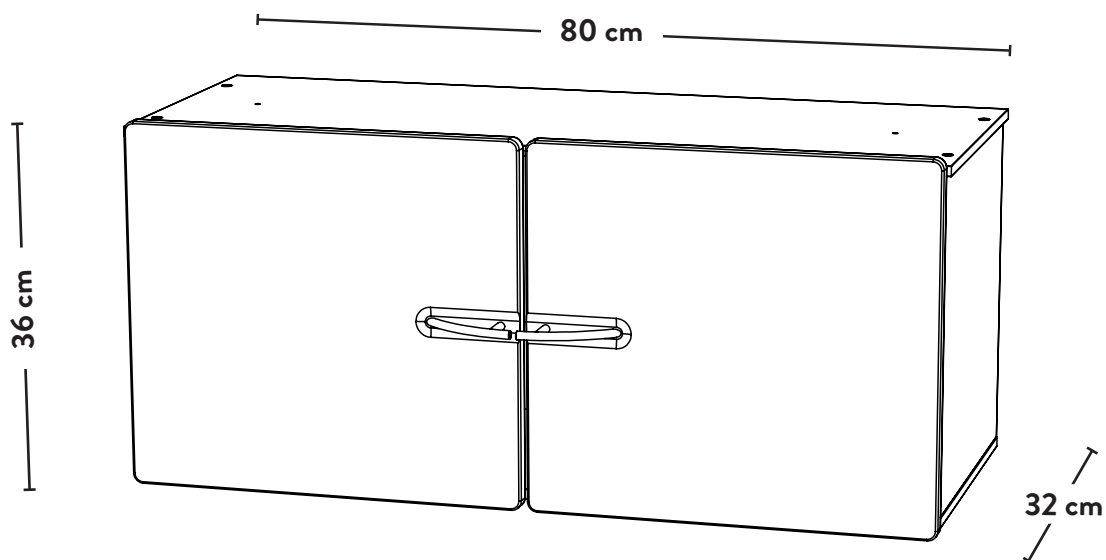

DETAIL DIMENSIONS

Measurements in cm

8309

Inside measurements

Maximum load
5 kg per shelf