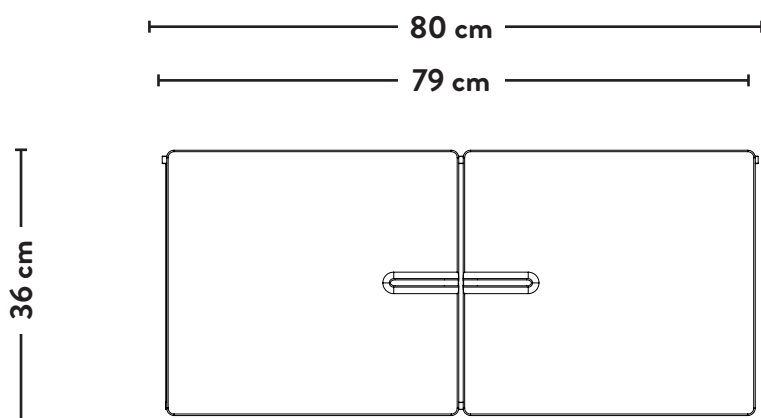

DETAIL DIMENSIONS

Measurements in cm

8309

Inside measurements

Maximum load
5 kg per shelf