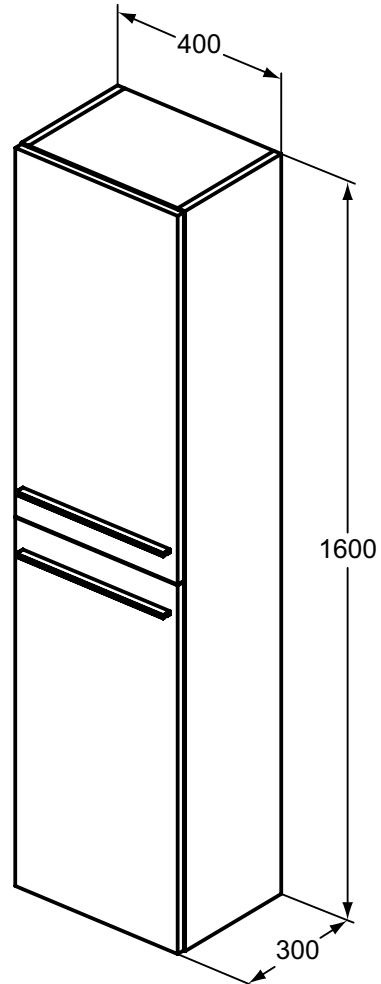

Ideal Standard

CABINET

ilifeA

Article-No.: T5260NF

Wall-mounted column - high, reversible

Wall-mounted column - high (1600mm) with 2 doors with soft close system. Reversible. Incl. mounting kit. Handles (T5326xx) are not included, please choose from the different finishes (separate order).

Colour: NF - Sand Beige Matt

More product details:

Type:	Tall storage unit
Mounting:	Wall mounted
Style:	Contemporary
Net Weight (kg):	30,482
Designer:	Palomba Serafini Associati
Height (mm):	1600
Width (mm):	400
Depth (mm):	300
Installation:	Wall mounted