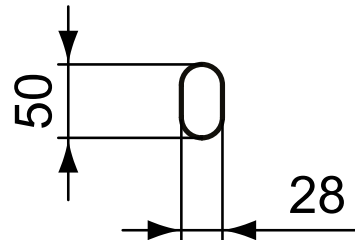

Ideal Standard

Conca

Article-No.: T4507AA

Single robe hook - round

Conca round single robe hook. Included fixing set.

Colour: AA - Chrome

More product details:

Type:	Robe hook
Mounting:	Wall mounted
Style:	Contemporary
Net Weight (kg):	0,12
Material:	Chrome plated brass
Designer:	Palomba Serafini Associati
Height (mm):	50
Width (mm):	28
Depth (mm):	49
Shape:	Round