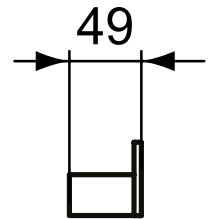

Ideal Standard

Conca

Article-No.: T4507AA

Single robe hook - round

Conca round single robe hook. Included fixing set.

Colour: AA - Chrome

More product details:

Type:	Robe hook
Mounting:	Wall mounted
Style:	Contemporary
Net Weight (kg):	0,12
Material:	Chrome plated brass
Designer:	Palomba Serafini Associati
Height (mm):	50
Width (mm):	28
Depth (mm):	49
Shape:	Round