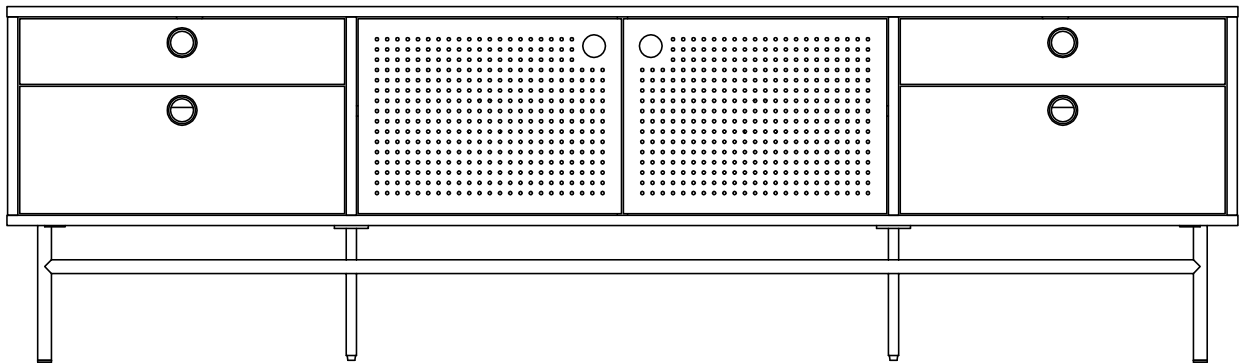

INSTRUCTION MANUAL

PUNTO.TV CABINET 2D/4DR

By Cambres Design

teulat

www.teulat.es

Needed for assembling

Min. two persons

Content of the boxes

Top x1

Bottom x1

Left side x1

Right side x1

Left inner division x1

Right inner division x1

Central division x1

Center shelf x2

Top drawer front x2

Bottom drawer front x2

Top drawer left x2

Top drawer right x2

Top drawer back x2

Bottom drawer left x2

Bottom drawer right x2

Bottom drawer back x2