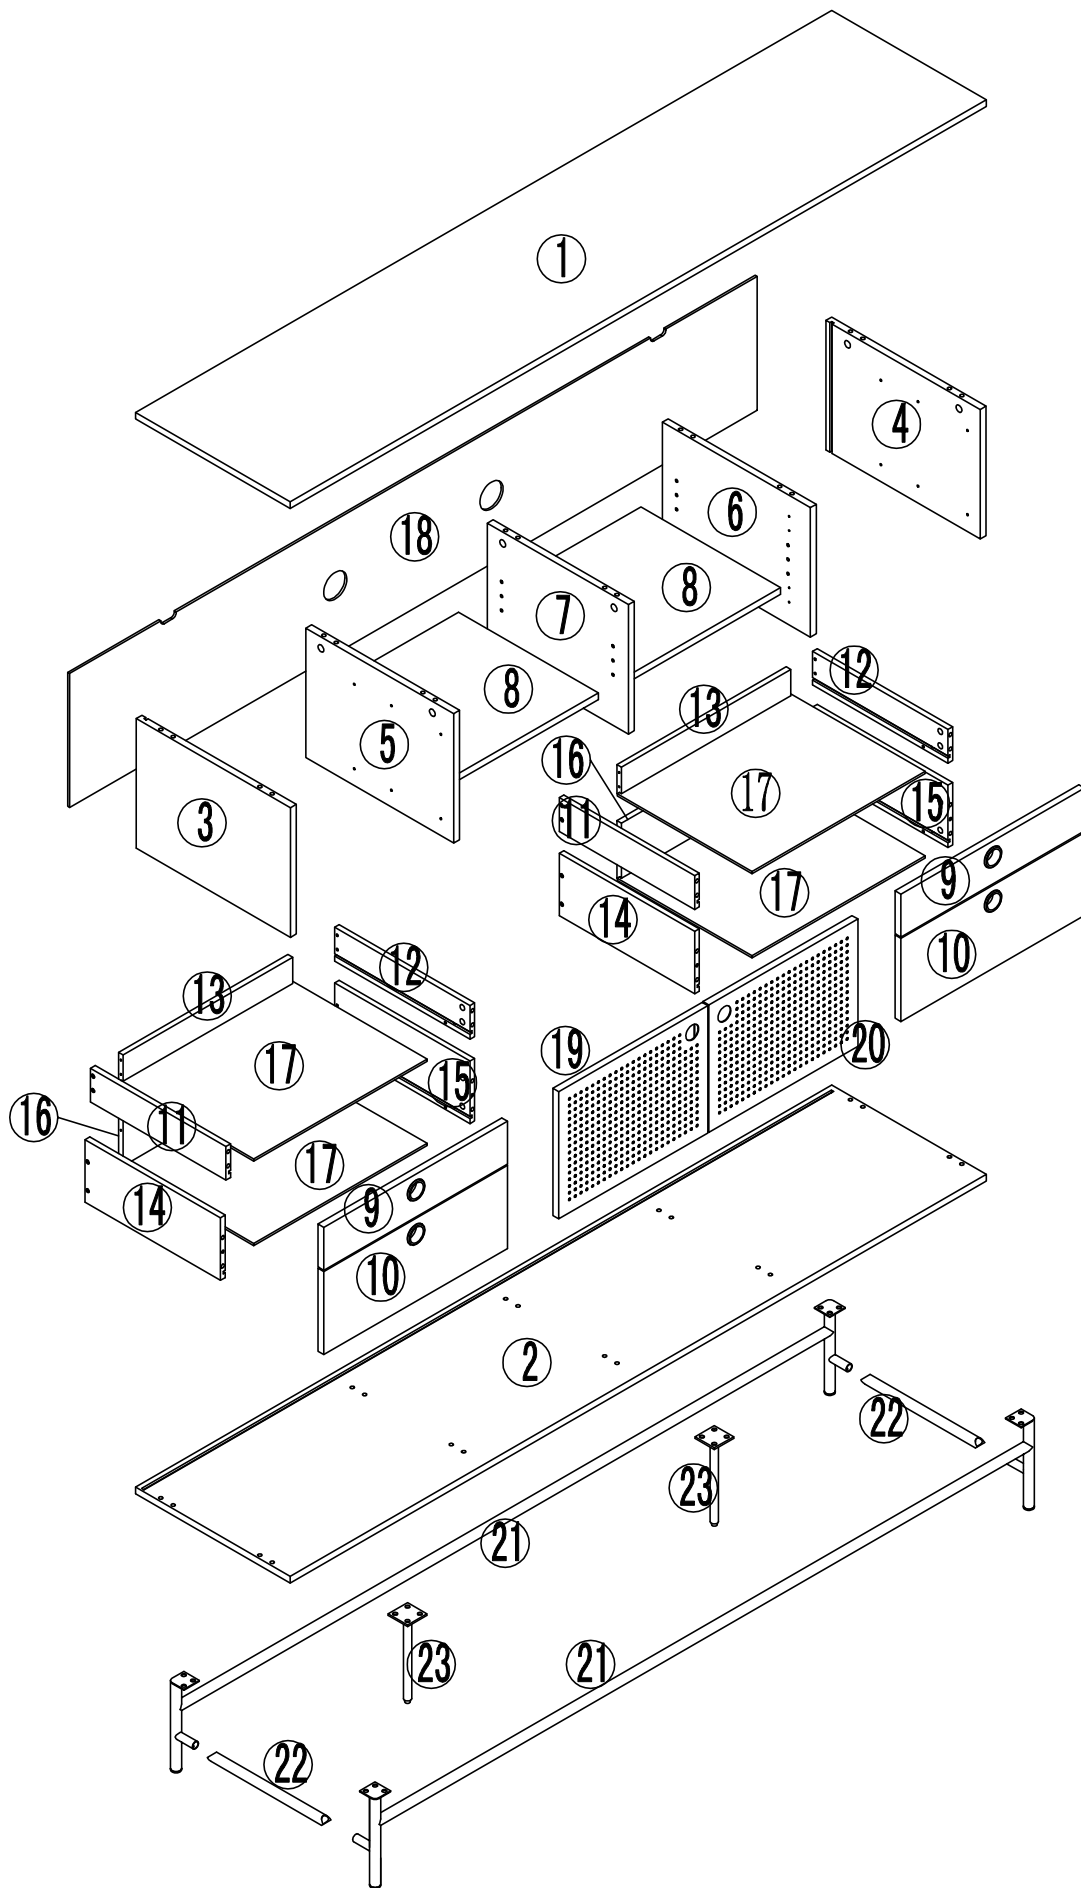

INSTRUCTION MANUAL

PUNTO.TV CABINET 2D/4DR

By Cambres Design

teulat

www.teulat.es

Needed for assembling

Min. two persons

Content of the boxes

Top x1

Bottom x1

Left side x1

Right side x1

Left inner division x1

Right inner division x1

Central division x1

Center shelf x2

Top drawer front x2

Bottom drawer front x2

Top drawer left x2

Top drawer right x2

Top drawer back x2

Bottom drawer left x2

Bottom drawer right x2

Bottom drawer back x2