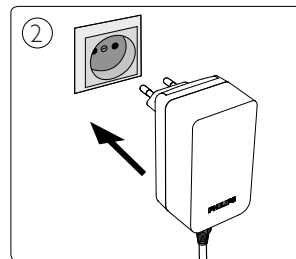

5 Smart battery management: Brightness

Full light output   Dimmed light output

6 Smart battery management:

charge Full in <2h

Battery life

Cozy candle	≈ 18h	Nightlight	≈ 24h
Night Adventure	≈ 12h	Dimmed	≈ 10h
Enchanted Forest	≈ 10h	Relax	≈ 4,5h
Meditation	≈ 3h	Read	≈ 2,5h
Sunday Coffee	≈ 3h	Concentrate	≈ 2,5h
		Energise	≈ 2,5h