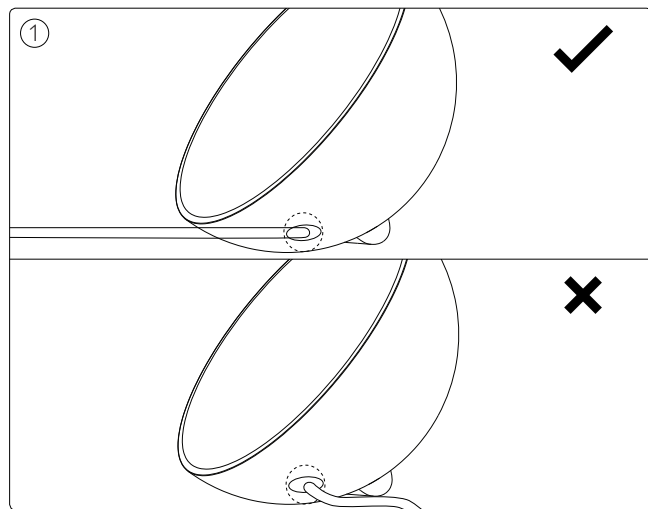

5 Smart battery management: Brightness

Full light output   Dimmed light output

6 Smart battery management:

charge Full in <2h

Battery life

Cozy candle	≈ 18h	Nightlight	≈ 24h
Night Adventure	≈ 12h	Dimmed	≈ 10h
Enchanted Forest	≈ 10h	Relax	≈ 4,5h
Meditation	≈ 3h	Read	≈ 2,5h
Sunday Coffee	≈ 3h	Concentrate	≈ 2,5h
		Energise	≈ 2,5h