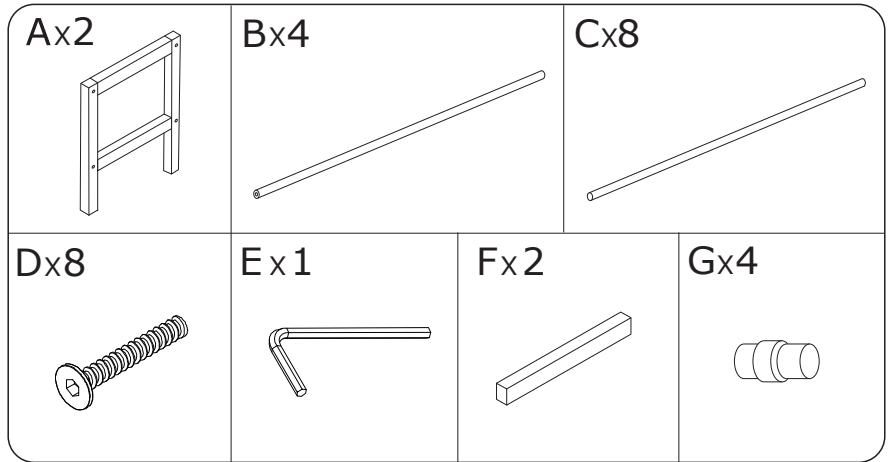

ASSEMBLY INSTRUCTION

CONFETTI SHOE RACK 100CM

ROWICO

HOME

1

2