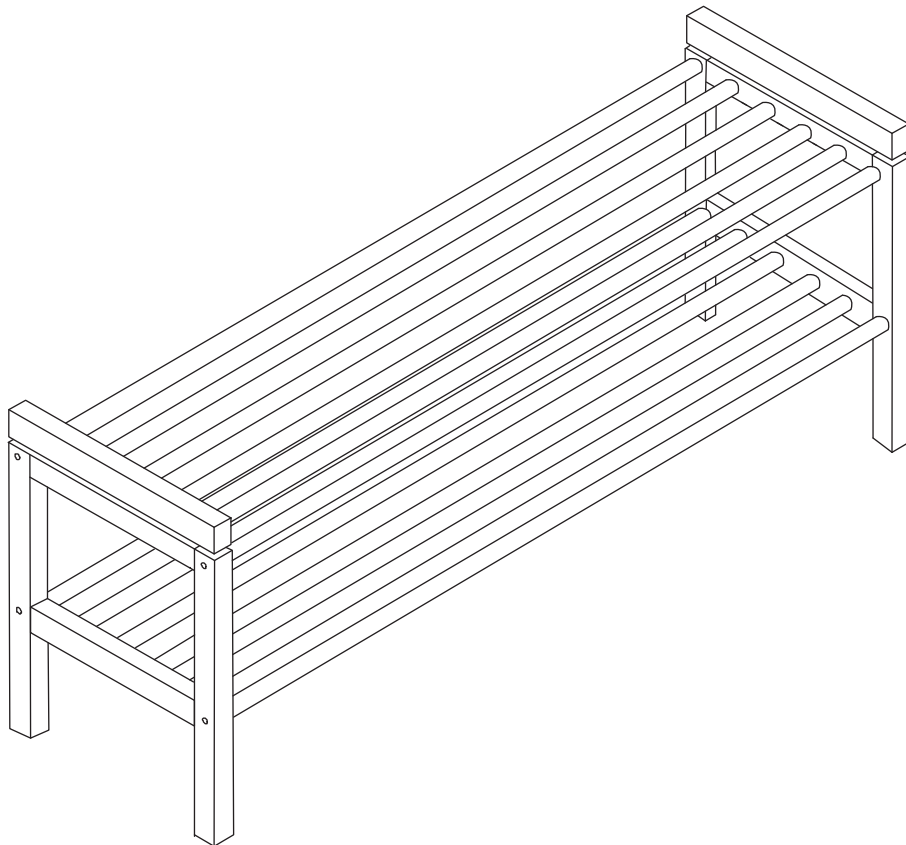

ASSEMBLY INSTRUCTION

CONFETTI SHOE RACK 100CM

ROWICO

HOME

1

2