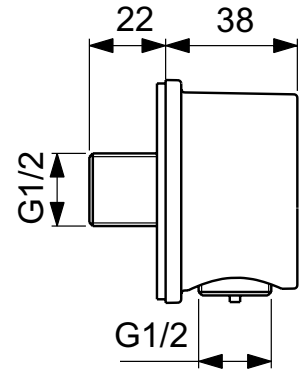

Ideal Standard

Multisuite

Article-No.: **BC808RO**

Wall elbow

Wall-elbow, metal, round shape. G 1/2 connection PVD technology finish.

Colour: RO - Rose

More product details:

Type:	Wall elbows
Mounting:	Wall mounted
Style:	Contemporary
Net Weight (kg):	0,31
Material:	PVD coated brass
Height (mm):	64
Width (mm):	64
Length (mm):	60
Shape:	Rounded / curved