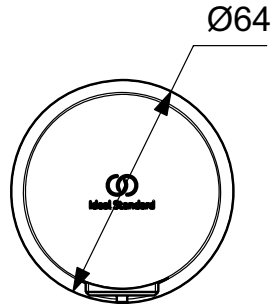

Ideal Standard

Multisuite

Article-No.: **BC808RO**

Wall elbow

Wall-elbow, metal, round shape. G 1/2 connection PVD technology finish.

Colour: RO - Rose

More product details:

Type:	Wall elbows
Mounting:	Wall mounted
Style:	Contemporary
Net Weight (kg):	0,31
Material:	PVD coated brass
Height (mm):	64
Width (mm):	64
Length (mm):	60
Shape:	Rounded / curved