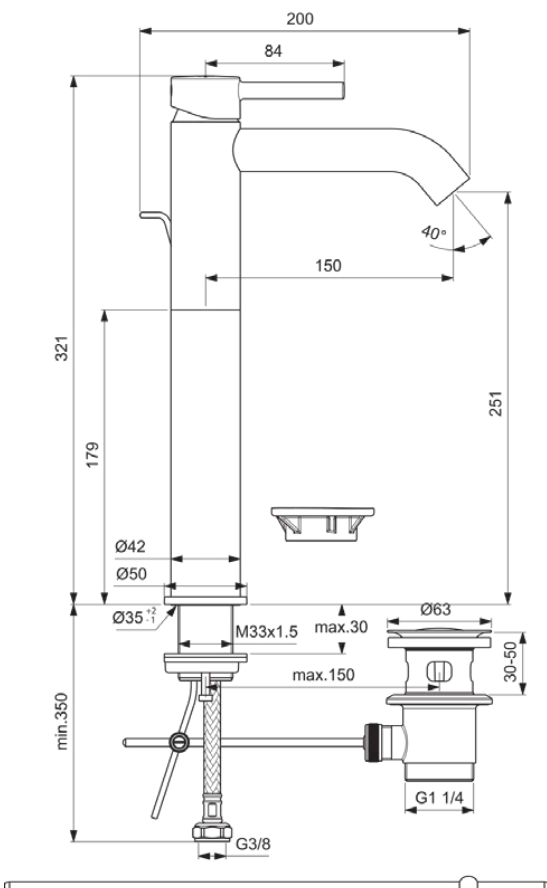

CERALINE

BC194XG

CERALINE | Basin mixer 50x190x321 mm, 150 mm spout projection in matt black finish, 3.8 l/min (3 bar), with waste | Hidden aerator, EPD

Image & drawing

General information

Product type:	Washbasin mixers
Sub product type:	Basin mixer
Brand:	Ideal Standard
Suite name:	CERALINE
Designer:	Ideal Standard
Colour:	XG - Matt Black
Surface finish effect:	matt
Height (mm):	321
Width (mm):	50
Length / Projection (mm):	190
Fixing method:	Shank fixation
Net weight (kg):	1.90
EAN code:	3800861101512

Product specifications

Amount of escutcheon(s):	1
Amount of handles:	1
Blue Start technology:	No
Colour code:	XG
Colour description:	matt black
Cool Body technology:	No
DVGW intrinsically safe:	No
Easy Fix technology:	No
Handle application:	Volume & temperature control
Handle position:	Top
IdealPure technology:	No
Includes a chain eye:	No
Integrated electronics:	No
Low-pressure model:	No
Material:	Metal
Material of handle:	Metal

CERALINE

BC194XG

CERALINE | Basin mixer 50x190x321 mm, 150 mm spout projection in matt black finish, 3.8 l/min (3 bar), with waste | Hidden aerator, EPD

Product specifications

Material of waste set:	Metal
Material quality:	Brass
Max. flow rate at 3 bar (l):	3.8
Max. flow rate at 3 bar (l) for all outlets:	3.8
Max. flow rate at 3 bar (l) for spout:	3.8
Max. operating pressure (bar):	10
Min. operating pressure (bar):	0.5
PVD technology:	No
Shape of escutcheon(s):	Round
Spout model:	Fixed
Surface cover:	coated
Surface finish effect:	matt
Tap outlet model:	Aerator
Tap outlet visibility:	Hidden
Tap outlet adjustable:	No
Tap outlet is anti-vandal:	No
Temperature limiter:	Yes
Touchless control:	No
Type of handle:	Pin
Type of temperature control:	Manually operated
With drain plug:	No
With escutcheon(s):	Yes
With flow regulator:	Yes
With handle(s):	Yes
With outlet:	Yes
With pull-out spray:	No
With waste set:	Yes
Fixing method:	Shank fixation
Mounting method:	Tap hole