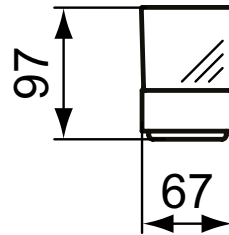

Ideal Standard

Conca