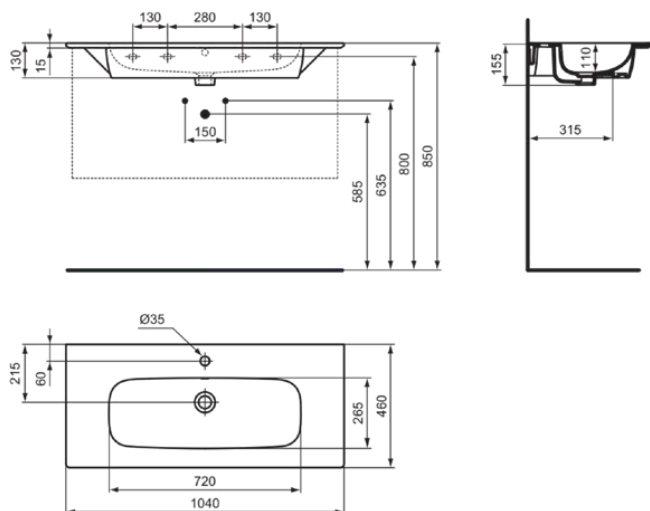

I.LIFE A

T462101

I.LIFE A | Vanity basin 1040x460x155 mm in white glossy finish, 1 tap hole, with overflow

Image & drawing

General information

Product type:	Washbasins
Sub product type:	Vanity basin
Brand:	Ideal Standard
Suite name:	I.LIFE A
Designer:	Palomba Serafini Associati
Colour:	01 - White Glossy
Surface finish effect:	glossy
Height (mm):	155
Width (mm):	1040
Length / Projection (mm):	460
Net weight (kg):	28.40
EAN code:	8014140491378

Product standard & certifications

Additional standards:	EN 14688
DoP classification:	CL25

Product specifications

Colour code:	01
Colour description:	white glossy
Grinded bottom side:	No
Disabled model:	No
Includes a chain eye:	No
Material:	Ceramic
Material quality:	Finefireclay
Amount of tap holes for each washbasin:	1
Amount of washbasins:	1
Overflow visible:	Yes
PVD technology:	No
Support plateau:	Left / Right
Surface finish effect:	glossy
Tap hole position:	Centre
Type of overflow:	Slotted
With back wall:	No
With drain plug:	No
With overflow:	Yes
With siphon:	No
Mounting method:	Wall