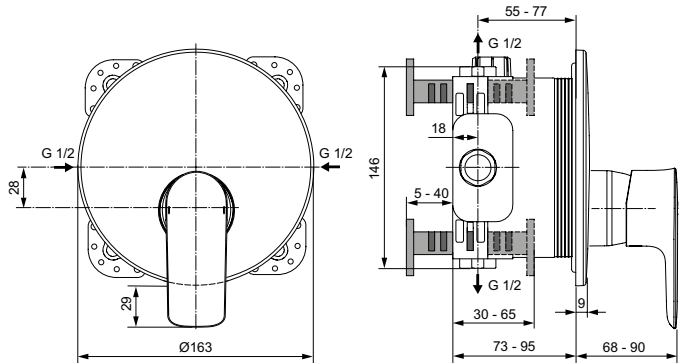

Ideal Standard

SHOWER MIXERS

Connect Air

Article-No.: A7034A5

Built-in shower mixer

Connect Air built-in shower mixer kit 2, with 47 mm Click cartridge, metal handle with red and blue colour indication - printed on the handle and chrome plated plastic escutcheon. To be used only in combination with A1000NU Kit1.

Colour: A5 - Magnetic Grey

Technology: Click Technology

More product details:

Type:	Tap
Mounting:	Built-in
Operation Type:	Single lever
Style:	Contemporary
Accreditations:	DIN EN 817, DIN 4109 Gruppe 1
Operation Pressure (bar):	3
Flow Rate (litre):	23
Net Weight (kg):	0,938
Material:	PVD coated brass
Designer:	Studio Levien
Height (mm):	163
Width (mm):	163
Depth (mm):	90
Certificate Number:	EN 817