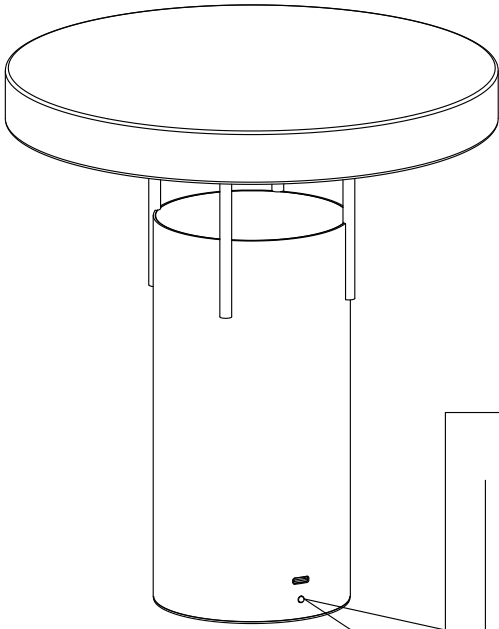

BringMe Table lamp

Hübsch

DANISH HOME INTERIOR & DESIGN

x1

x1

x1

28 cm

D25cm

Hübsch A/S
961504

A
B
C
D
E
F
G

3
kWh/1000h

 2019/2015

Battery: Li-ion 10Ah 3.6V

5V/2A USB Type-C

LED 3W, IP44

hubsch-interior.com