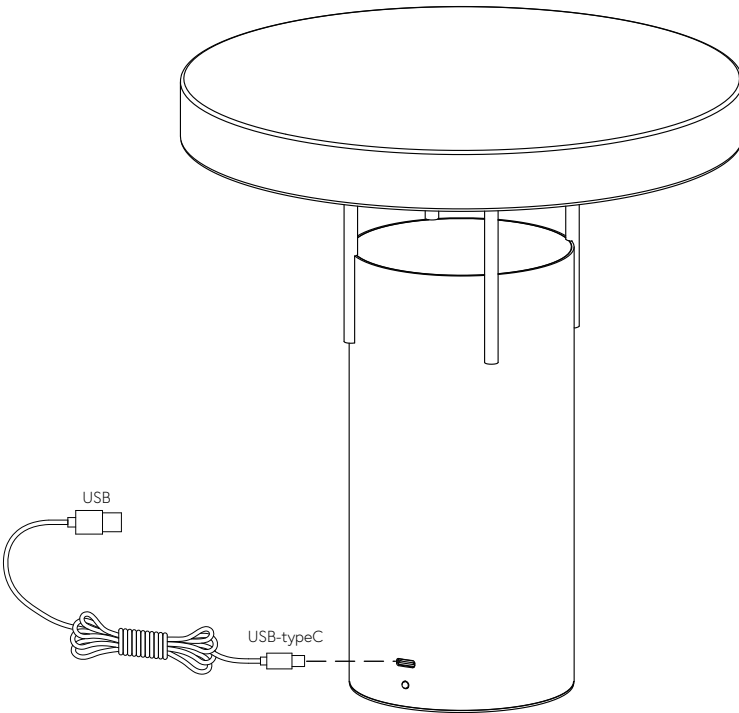

BringMe Table lamp

Hübsch

DANISH HOME INTERIOR & DESIGN

x1

x1

x1

28 cm

D25cm

Hübsch A/S
961504

A
B
C
D
E
F
G

3
kWh/1000h

 2019/2015

Battery: Li-ion 10Ah 3.6V

5V/2A USB Type-C

LED 3W, IP44

hubsch-interior.com