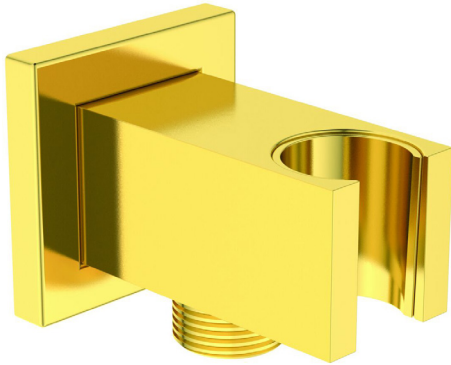

Ideal Standard

## Conca

Article-No.: BC771A2

### Hand shower support with G1/2 connection

Conca hand shower support with G1/2 connection, metal with plastic insert and G 1/2 connection w/ back flow prevention.

Colour: A2 - Brushed Gold

#### More product details:

Type:	Wall elbows
Mounting:	Wall mounted
Style:	Contemporary
Net Weight (kg):	0,33
Material:	PVD coated brass
Designer:	Palomba Serafini Associati
Height (mm):	50
Width (mm):	50
Depth (mm):	65
Shape:	Square