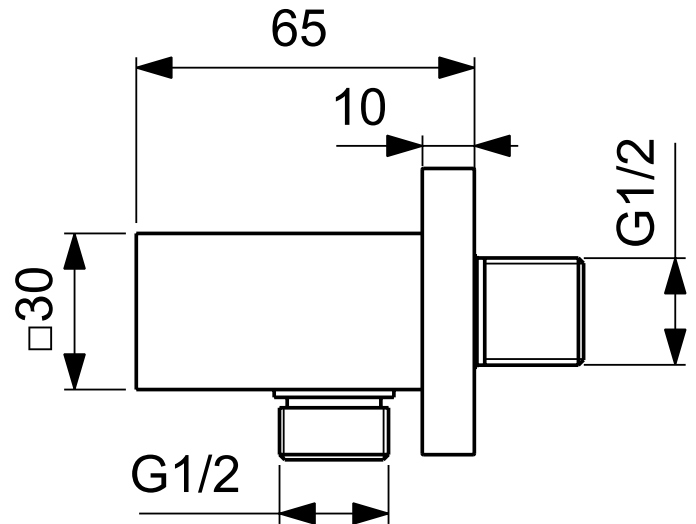

Ideal Standard

Accessories

Conca