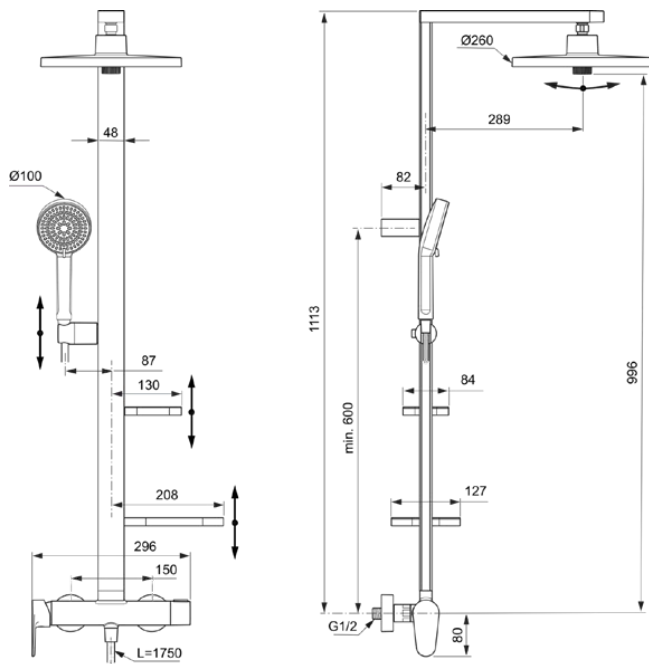

ALU+

BD584XG

Alu+ | Exposed shower system 356x501x1113 mm in matt black finish, 12.0 l/min (3 bar) | Multiple showering functions, Click technology, FirmaFlow

## General information

Product type:	Shower systems
Sub product type:	Exposed shower system
Brand:	Ideal Standard
Suite name:	Alu+
Designer:	Palomba Serafini Associati
Colour:	XG - Matt Black
Surface finish effect:	matt
Height (mm):	1113
Width (mm):	356
Length / Projection (mm):	501
Fixing method:	S-coupling
Net weight (kg):	7.12
EAN code:	3800861117179

## Included products

BD581XG:	IDEALRAIN ALU+   Overhead shower 260x91x260 mm in matt black finish, 12 l/min (3 bar)
BD580XG:	IDEALRAIN ALU+   Multi function handspray 100x56x232 mm in matt black finish, 8 l/min (3 bar)
BE175XG:	IDEALRAIN   Shower hose 1750 mm in matt black finish

### Product specifications

FirmaFlow cartridge:	Yes
Flushing time adjustable:	No
Handspray height adjustable:	Yes
Handle position:	Lateral
Headshower is depth-adjustable:	No
Material:	Metal
Material quality:	Aluminium
Max. flow rate at 3 bar (l):	12.0
Max. flow rate at 3 bar (l) for all outlets:	8/12
Max. flow rate at 3 bar (l) for handspray:	8
Max. flow rate at 3 bar (l) for headshower:	12
Max. operating pressure (bar):	10
Min. operating pressure (bar):	0.5
Noise reduced S-Connectors:	No
PVD technology:	No
Shower bar is vertically adjustable:	No
Shower hose connection thread:	G 1/2
Surface cover:	coated
Surface finish effect:	matt
Temperature limiter:	Yes
Type of handle:	Lever
Type of spray mode(s):	Massage / Rain
Type of temperature control:	Manually operated
With S-couplings:	Yes
With check valve:	No
With decorative frame:	No
With diverter unit:	Yes
With handspray:	Yes
With handle(s):	Yes
With handspray set:	No
With head shower:	Yes
With lighting:	No
With soap dispenser:	No
With shelve(s):	No
With shower basket:	Yes
With shower hose:	Yes
With shower kit:	No
With side showers:	No
With sliding set:	Yes
With soap holder:	No
With sponge holder:	No
With towel holder:	No