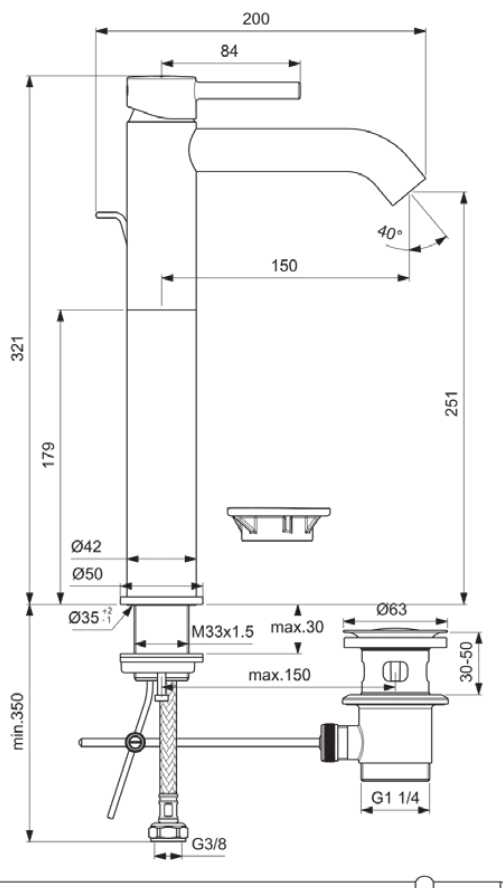

CERALINE

BC194AA

CERALINE | Basin mixer 50x190x321 mm, 150 mm spout projection in chrome finish, 3.8 l/min (3 bar), with waste | Hidden aerator, EPD, SmartShine

Image & drawing

General information

Product type:	Washbasin mixers
Sub product type:	Basin mixer
Brand:	Ideal Standard
Suite name:	CERALINE
Designer:	Ideal Standard
Colour:	AA - Chrome
Surface finish effect:	glossy
Height (mm):	321
Width (mm):	50
Length / Projection (mm):	190
Fixing method:	Shank fixation
Net weight (kg):	1.80
EAN code:	3800861065104

Product specifications

Amount of escutcheon(s):	1
Amount of handles:	1
Blue Start technology:	No
Colour code:	AA
Colour description:	chrome
Cool Body technology:	No
DVGW intrinsically safe:	No
Easy Fix technology:	No
Handle application:	Volume & temperature control
Handle position:	Top
IdealPure technology:	No
Includes a chain eye:	No
Integrated electronics:	No

CERALINE

BC194AA

CERALINE | Basin mixer 50x190x321 mm, 150 mm spout projection in chrome finish, 3.8 l/min (3 bar), with waste | Hidden aerator, EPD, SmartShine

Product specifications

Low-pressure model:	No
Material:	Metal
Material of handle:	Metal
Material of waste set:	Metal
Material quality:	Brass
Max. flow rate at 3 bar (l):	3.8
Max. flow rate at 3 bar (l) for all outlets:	3.8
Max. flow rate at 3 bar (l) for spout:	3.8
Max. operating pressure (bar):	10
Min. operating pressure (bar):	0.5
PVD technology:	No
Shape of escutcheon(s):	Round
SmartShine:	Yes
Spout model:	Fixed
Surface cover:	chromium-plated
Surface finish effect:	glossy
Tap outlet model:	Aerator
Tap outlet visibility:	Hidden
Tap outlet adjustable:	No
Tap outlet is anti-vandal:	No
Temperature limiter:	Yes
Touchless control:	No
Type of handle:	Pin
Type of temperature control:	Manually operated
With drain plug:	No
With escutcheon(s):	Yes
With flow regulator:	Yes
With handle(s):	Yes
With outlet:	Yes
With pull-out spray:	No
With waste set:	Yes
Fixing method:	Shank fixation
Mounting method:	Tap hole