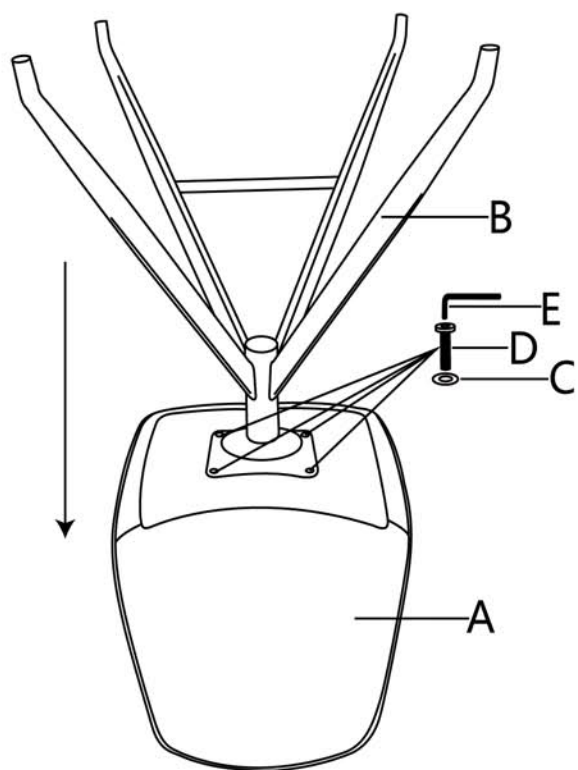

1001321

Monaco Counter chair

**HOUSE  
NORDIC**

1

2

A × 1

B × 1

C × 4