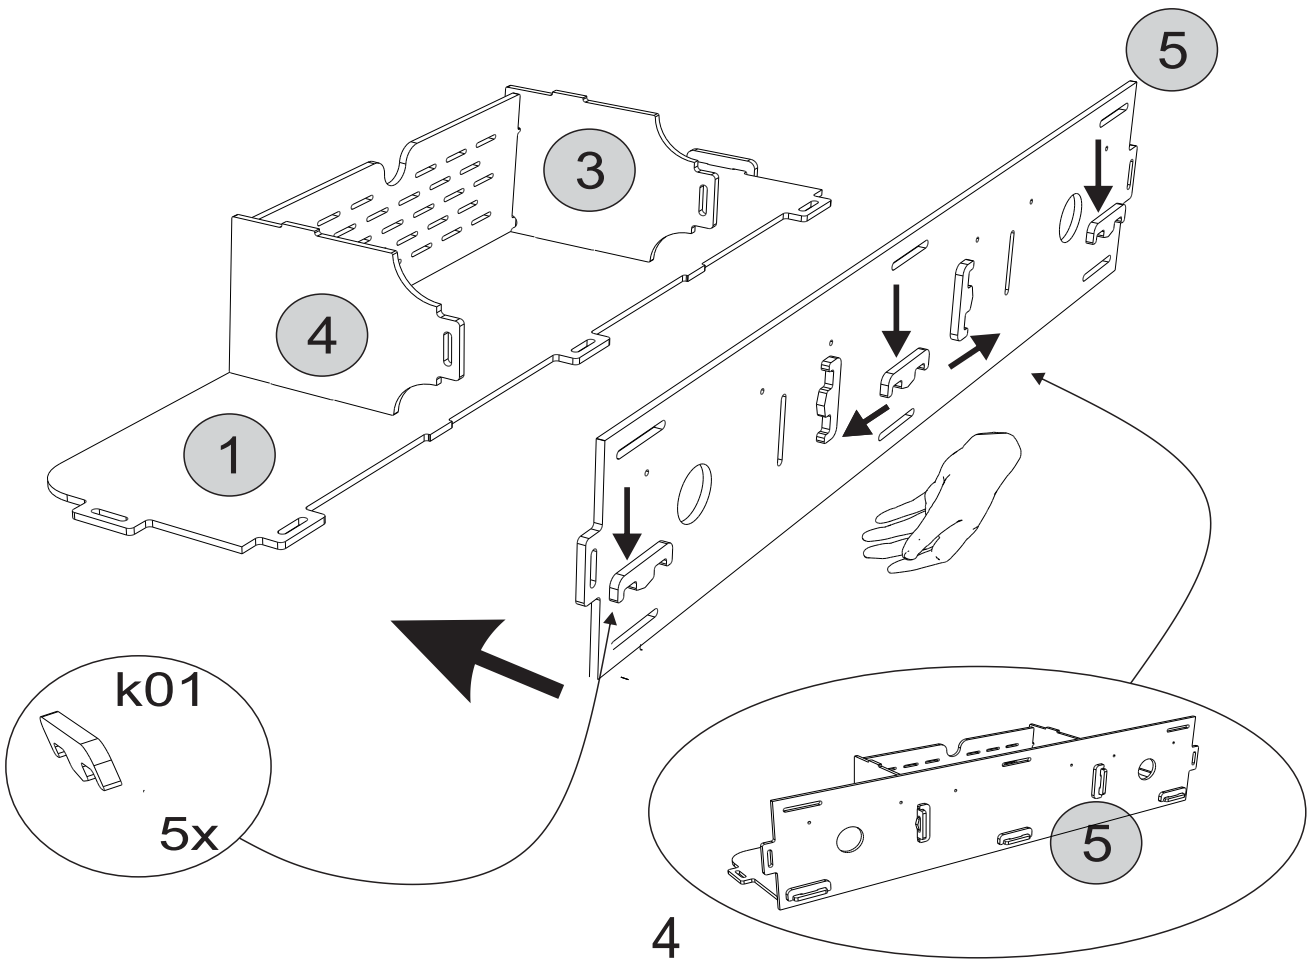

SİMA

Tools & Installation Components

A25 5x70 screw  6X	D1 Ø8  SARI 6X	A19 3,5X25  10X	K01 b.boy  18X
---	--	---	---

klavuz
guida

1

2

3

4

5

6

is the same as the other side
diğer tarafın aynısıdır

5

7

important

Part 10,11,12 parts 5 to be tightened with screws

make the wall connection times according to the figure