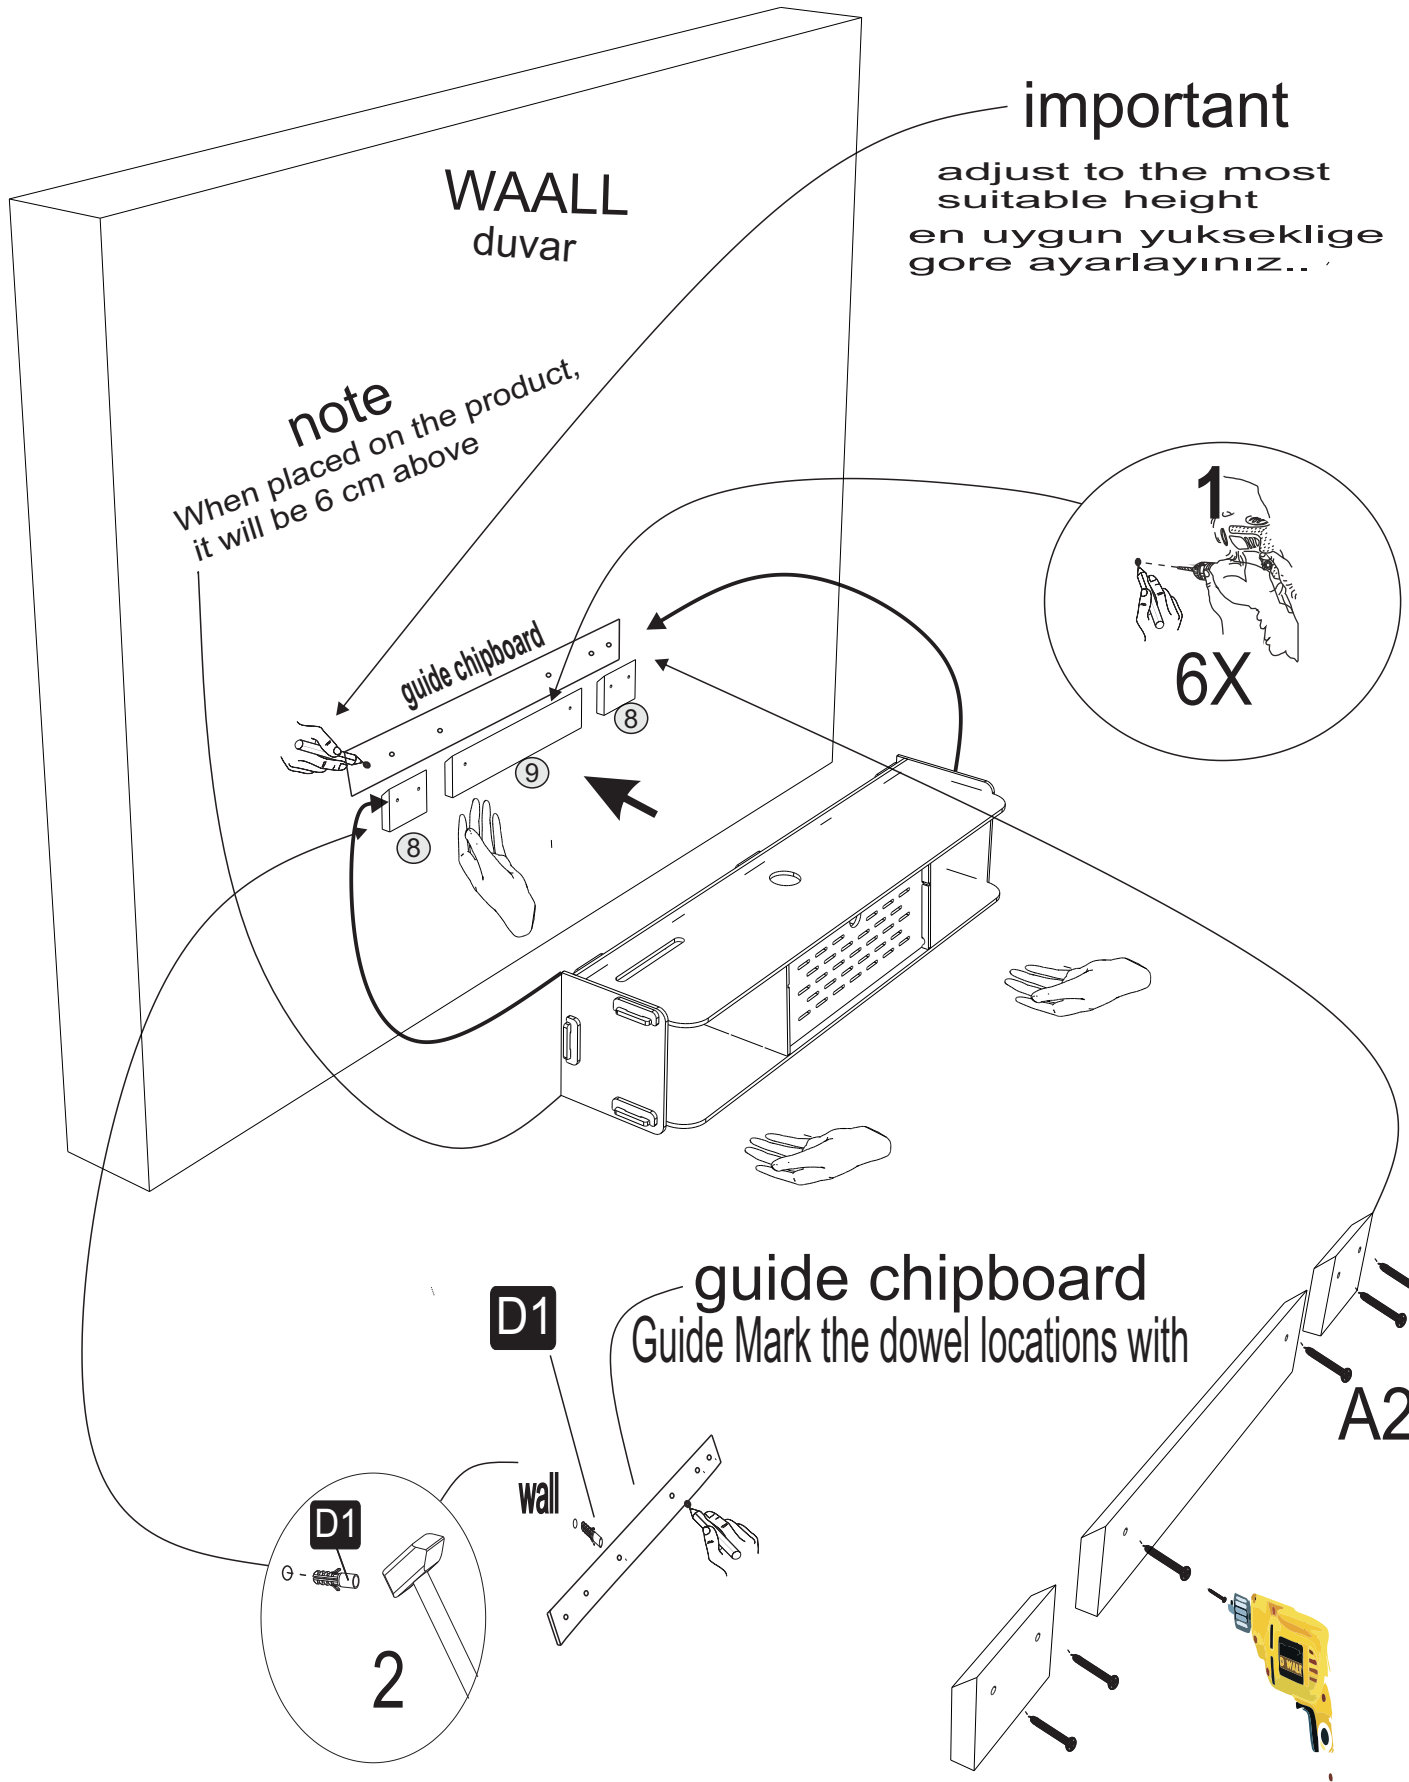

5

6

is the same as the other side
diğer tarafın aynısıdır

5

7

important

Part 10,11,12 parts 5 to be tightened with screws

make the wall connection times according to the figure

parts 8,9 mount it on the wall

6

important

adjust to the most suitable height
en uygun yukseklige gore ayarlayiniz..

note
When placed on the product,
it will be 6 cm above

guide chipboard

1
6X

guide chipboard
Guide Mark the dowel locations with