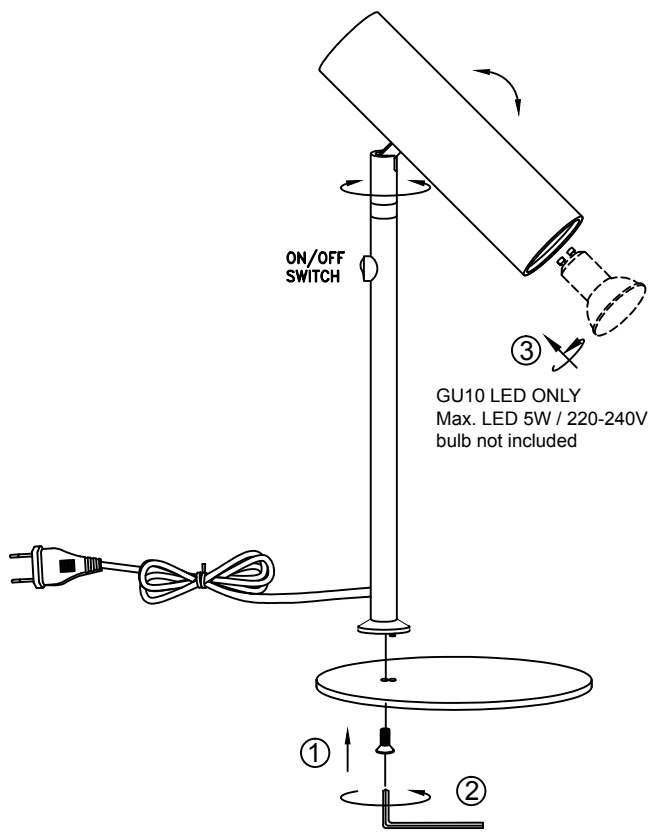

6409101/6409102
PARIS TABLE LAMP

Change Bulb