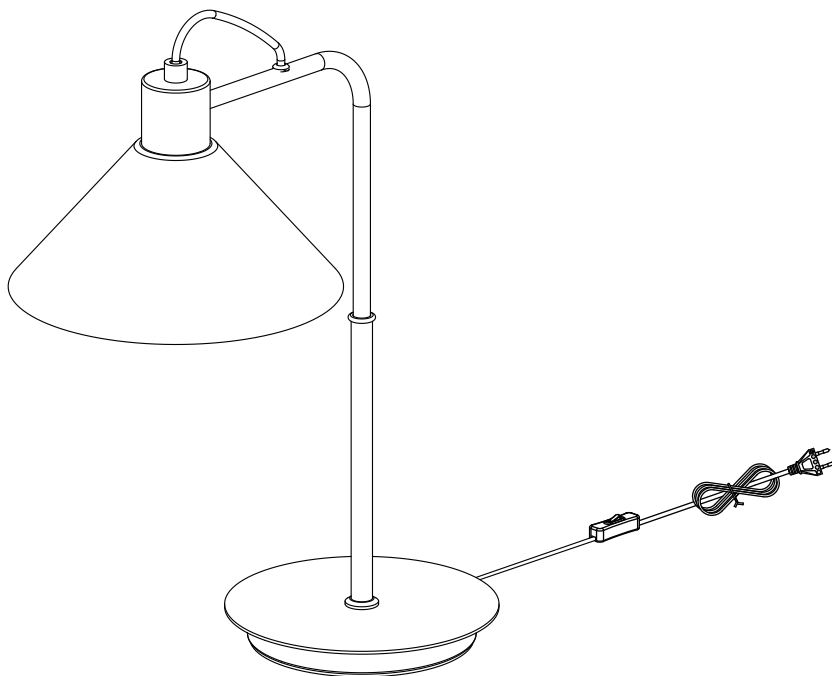

#myhubsch @hubschinterior

Hübsch
DANISH HOME INTERIOR & DESIGN