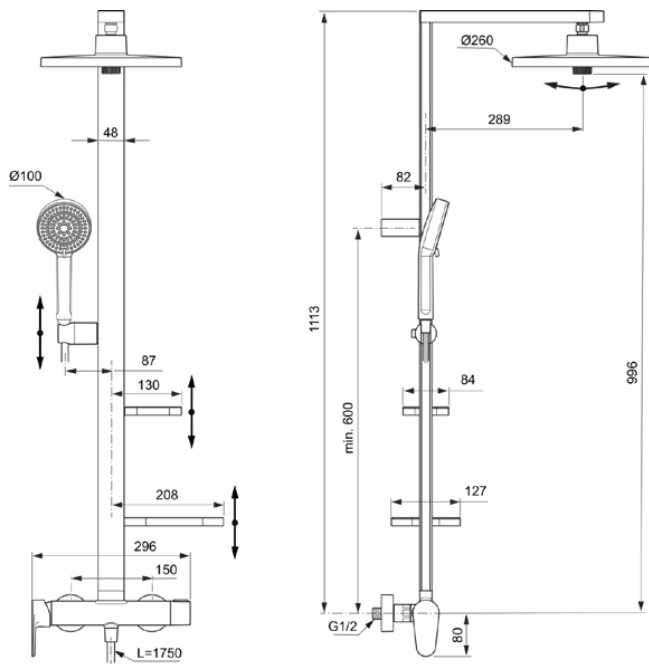

ALU+

BD584RO

Alu+ | Exposed shower system 356x501x1113 mm in rosé finish, 12.0 l/min (3 bar) | Multiple showering functions, Click technology, FirmaFlow

Image & drawing

General information

Product type:	Shower systems
Sub product type:	Exposed shower system
Brand:	Ideal Standard
Suite name:	Alu+
Designer:	Palomba Serafini Associati
Colour:	RO - Rosé
Surface finish effect:	satin
Height (mm):	1113
Width (mm):	356
Length / Projection (mm):	501
Fixing method:	S-coupling
Net weight (kg):	7.12
EAN code:	3800861117414

Included products

BD581RO:	IDEALRAIN ALU+ Overhead shower 260x91x260 mm in rosé finish, 12 l/min (3 bar)
BD580RO:	IDEALRAIN ALU+ Multi function handspray 100x56x232 mm in rosé finish, 8 l/min (3 bar)
BE175RO:	IDEALRAIN Shower hose 1750 mm in rosé finish