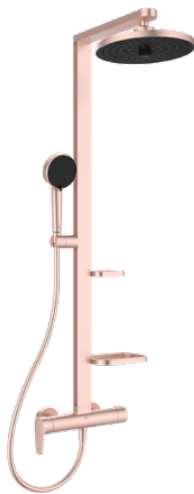

ALU+

BD584RO

Alu+ | Exposed shower system 356x501x1113 mm in rosé finish, 12.0 l/min (3 bar) | Multiple showering functions, Click technology, FirmaFlow

Image & drawing

General information

Product type:	Shower systems
Sub product type:	Exposed shower system
Brand:	Ideal Standard
Suite name:	Alu+
Designer:	Palomba Serafini Associati
Colour:	RO - Rosé
Surface finish effect:	satin
Height (mm):	1113
Width (mm):	356
Length / Projection (mm):	501
Fixing method:	S-coupling
Net weight (kg):	7.12
EAN code:	3800861117414

Included products

BD581RO:	IDEALRAIN ALU+ Overhead shower 260x91x260 mm in rosé finish, 12 l/min (3 bar)
BD580RO:	IDEALRAIN ALU+ Multi function handspray 100x56x232 mm in rosé finish, 8 l/min (3 bar)
BE175RO:	IDEALRAIN Shower hose 1750 mm in rosé finish

ACS certificate name: 23 ACC LY 288

Product specifications

Adjustable fixing points:	Yes
Adjustable spray mode:	Yes
Amount of handles:	2
Amount of spray modes:	2
Amount of towel bars:	0
Colour code:	RO
Colour description:	rosé
Concealed fixing:	Yes
Cool Body technology:	No
ON / OFF S-Connectors:	No