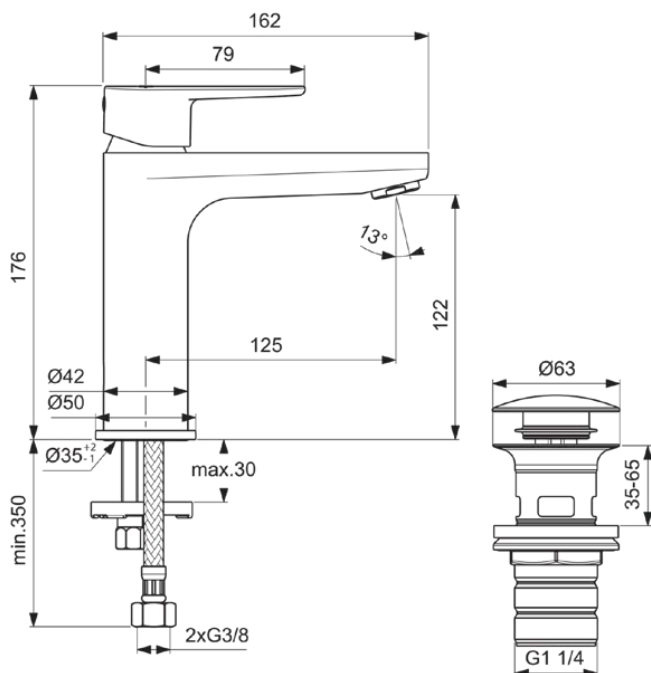

## BD131SI

CERAFINE MODEL O | Basin mixer 50x166x176 mm, 125 mm spout projection in silver finish, 5 l/min (3 bar), with waste | EasyFix, FirmaFlow

### General information

Product type:	Washbasin mixers
Sub product type:	Basin mixer
Brand:	Ideal Standard
Suite name:	CERAFINE MODEL O
Designer:	Ideal Standard
Colour:	SI - Silver
Surface finish effect:	satin
Height (mm):	176
Width (mm):	50
Length / Projection (mm):	166
Fixing method:	EasyFix
Net weight (kg):	1.62
EAN code:	3800861123453