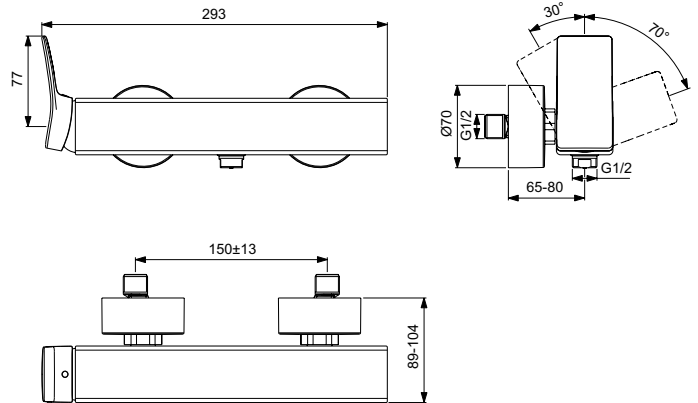

Ideal Standard

Shower Mixer

Conca

Article-No.: **BC761A5**

Shower mixer exposed

Conca mixer with 38mm ceramic cartridge FirmaFlow (hot water limiter, no click). With Check valve, S-connectors with noise reducers, metal handle (without red/blue printing), with IS logo on the body.

Colour: A5 - Magnetic Grey

Technology: FirmaFlow

More product details:

Mounting:	Exposed
Operation Type:	Single lever
Style:	Contemporary
Accreditations:	DIN EN 817, DIN 4109 Gruppe 1
Operation Pressure (bar):	3
Flow Rate (litre):	13
Net Weight (kg):	2,417
Material:	PVD coated brass
Designer:	Palomba Serafini Associati
Height (mm):	112
Width (mm):	293
Depth (mm):	104