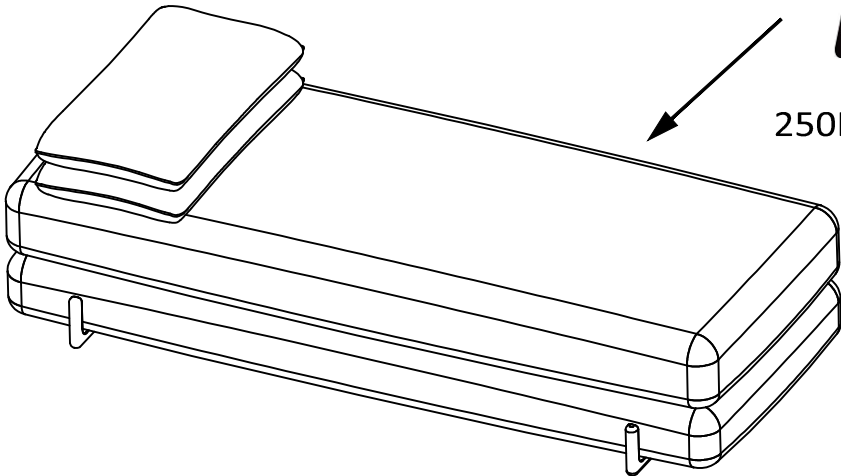

250KG/550LBS

***Bloomingville**®
-EVER CHANGING HOMES