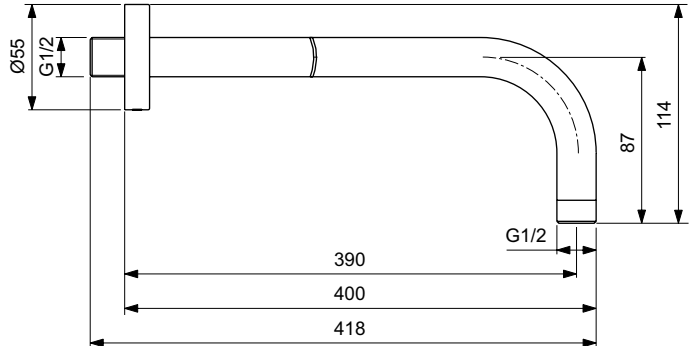

Ideal Standard

Shower

Idealrain

Article-No.: B9445XG

Wall connection 400 mm

Wall connections for shower head with metal escutcheon.

Colour: XG - Silk Black

More product details:

Type:	Shower arms
Mounting:	Wall connection
Style:	Contemporary
Accreditations:	WRAS
Net Weight (kg):	0,72
Material:	Powder coated brass
Height (mm):	109
Width (mm):	55
Depth (mm):	420
Shape:	Round