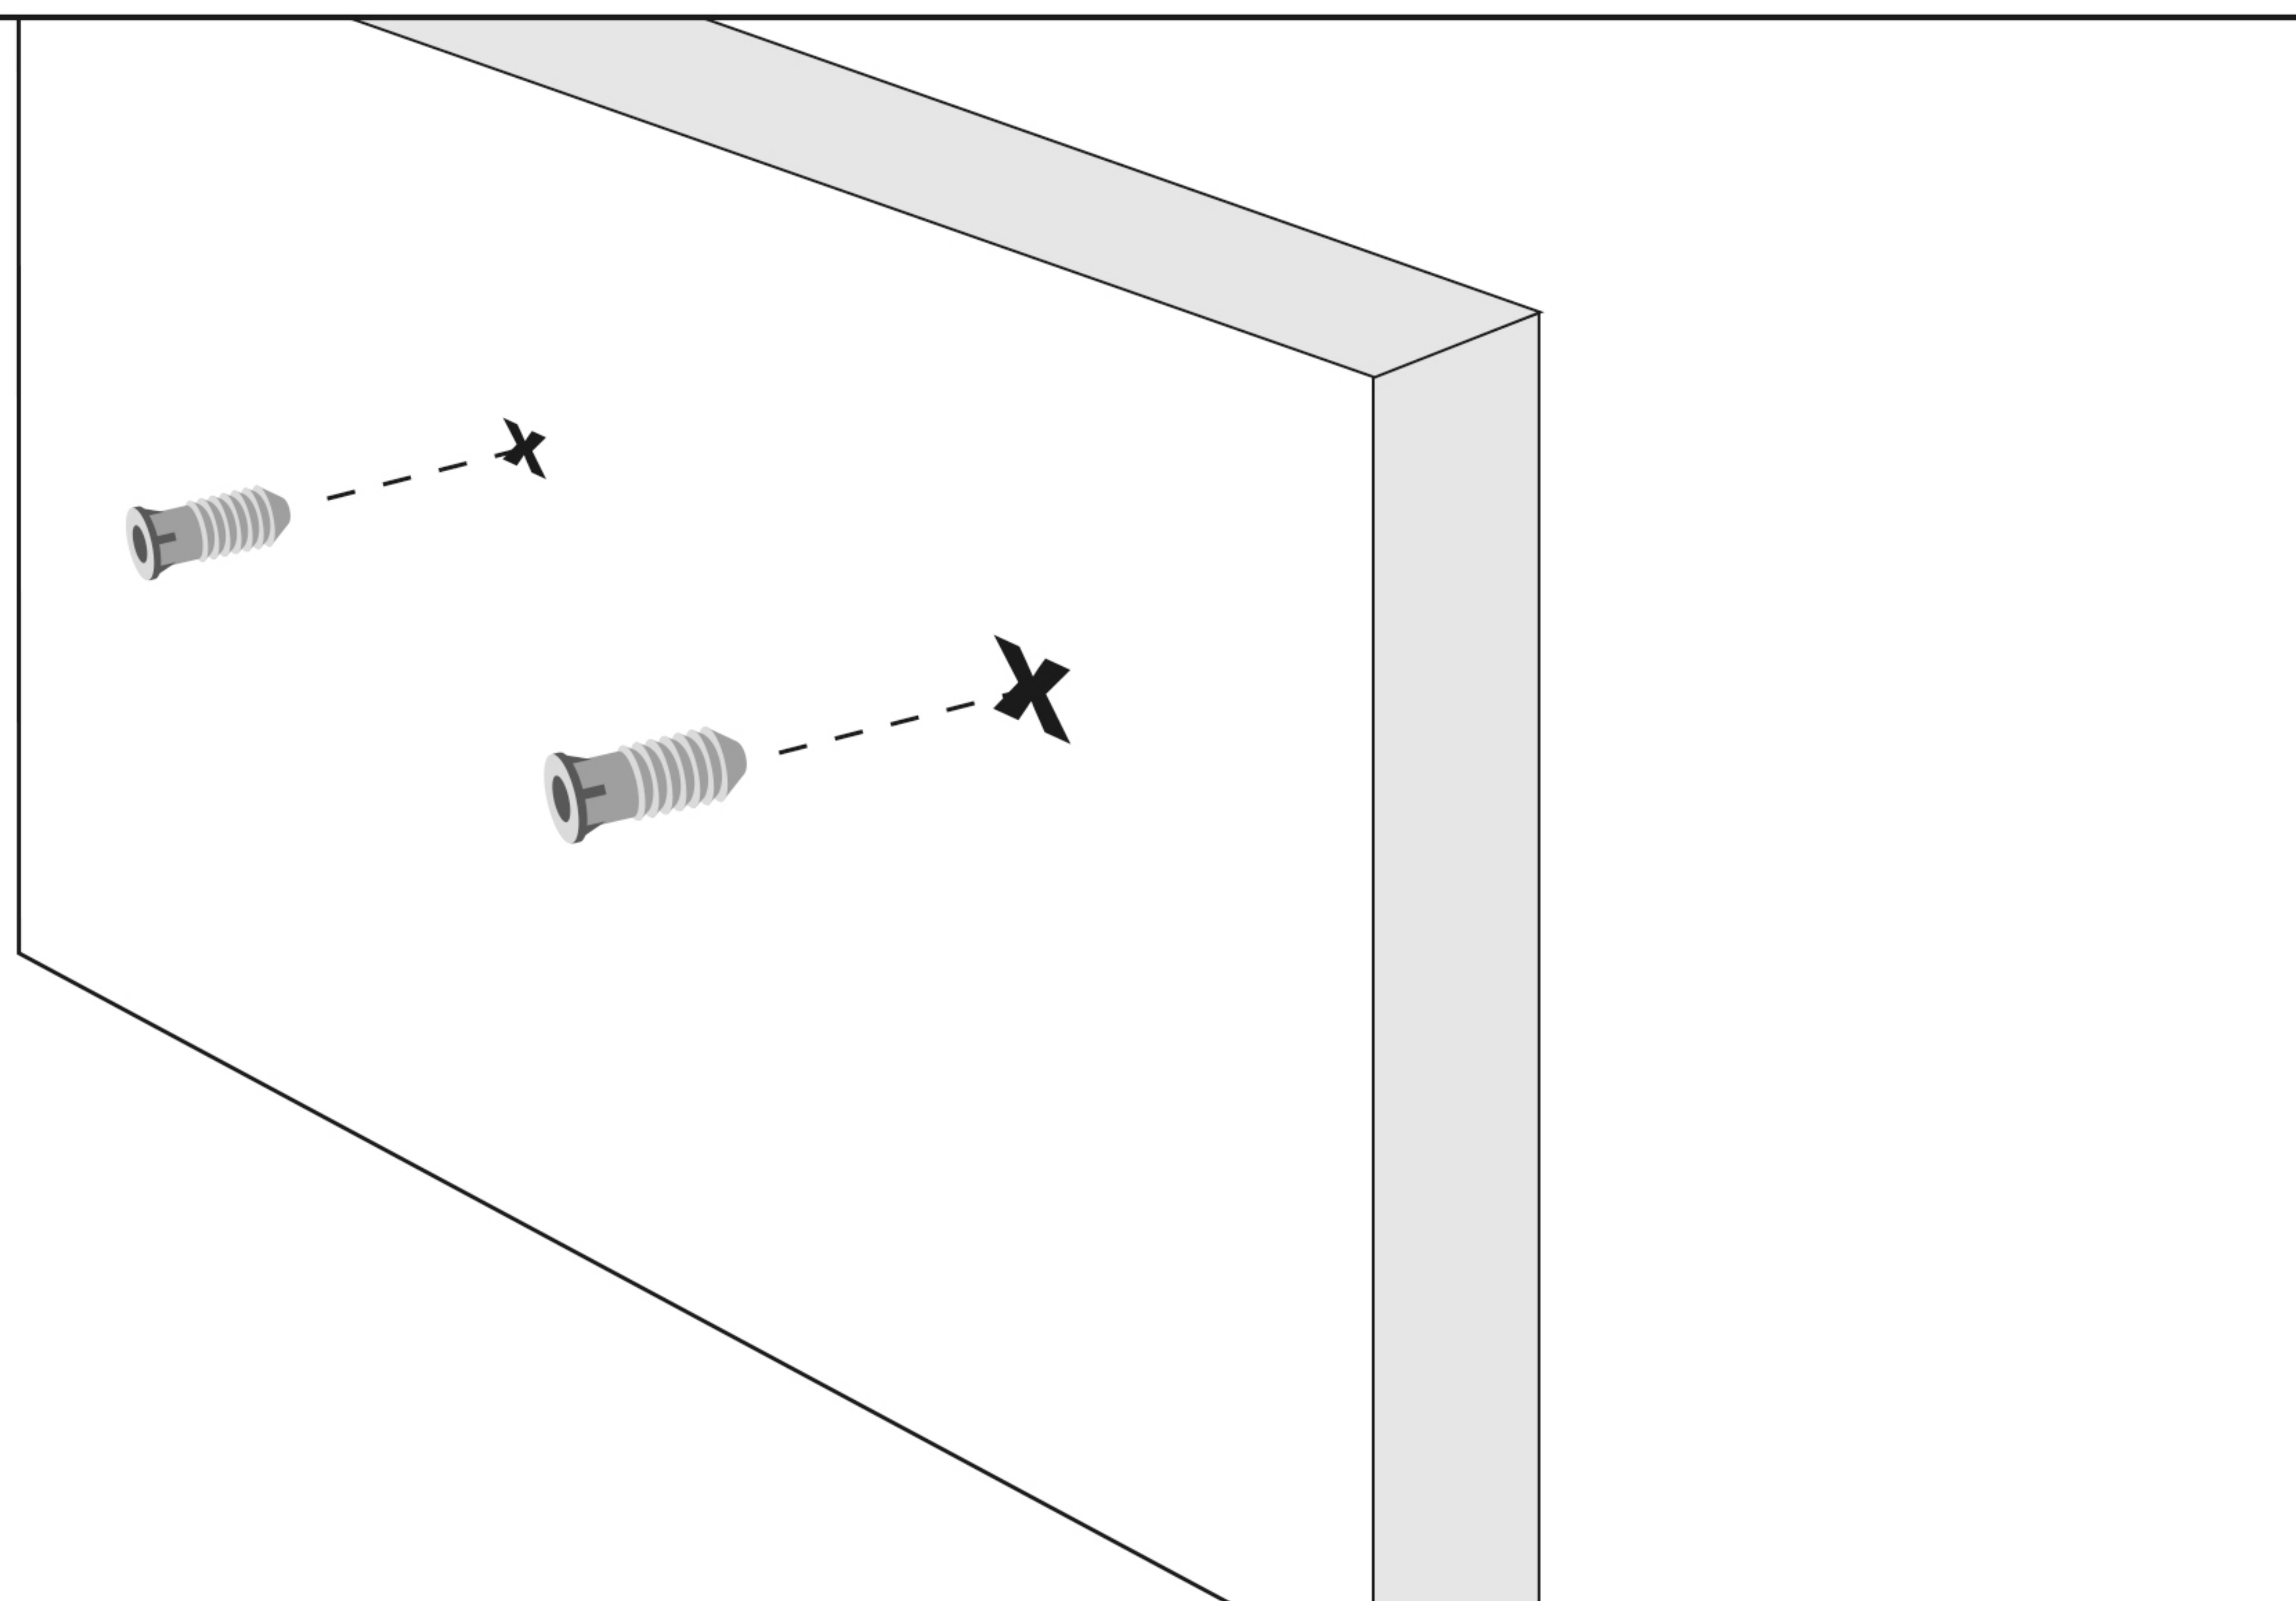

Paolo Shelf 2 shelves with black frame

4292160

STEP - 1

STEP - 2

PART LIST

PART NO.	PART PHOTOGRAPH	PART NAME	QUANTITY
a			1
b			1

ASSEMBLING TOOLS

1			
2			
3			