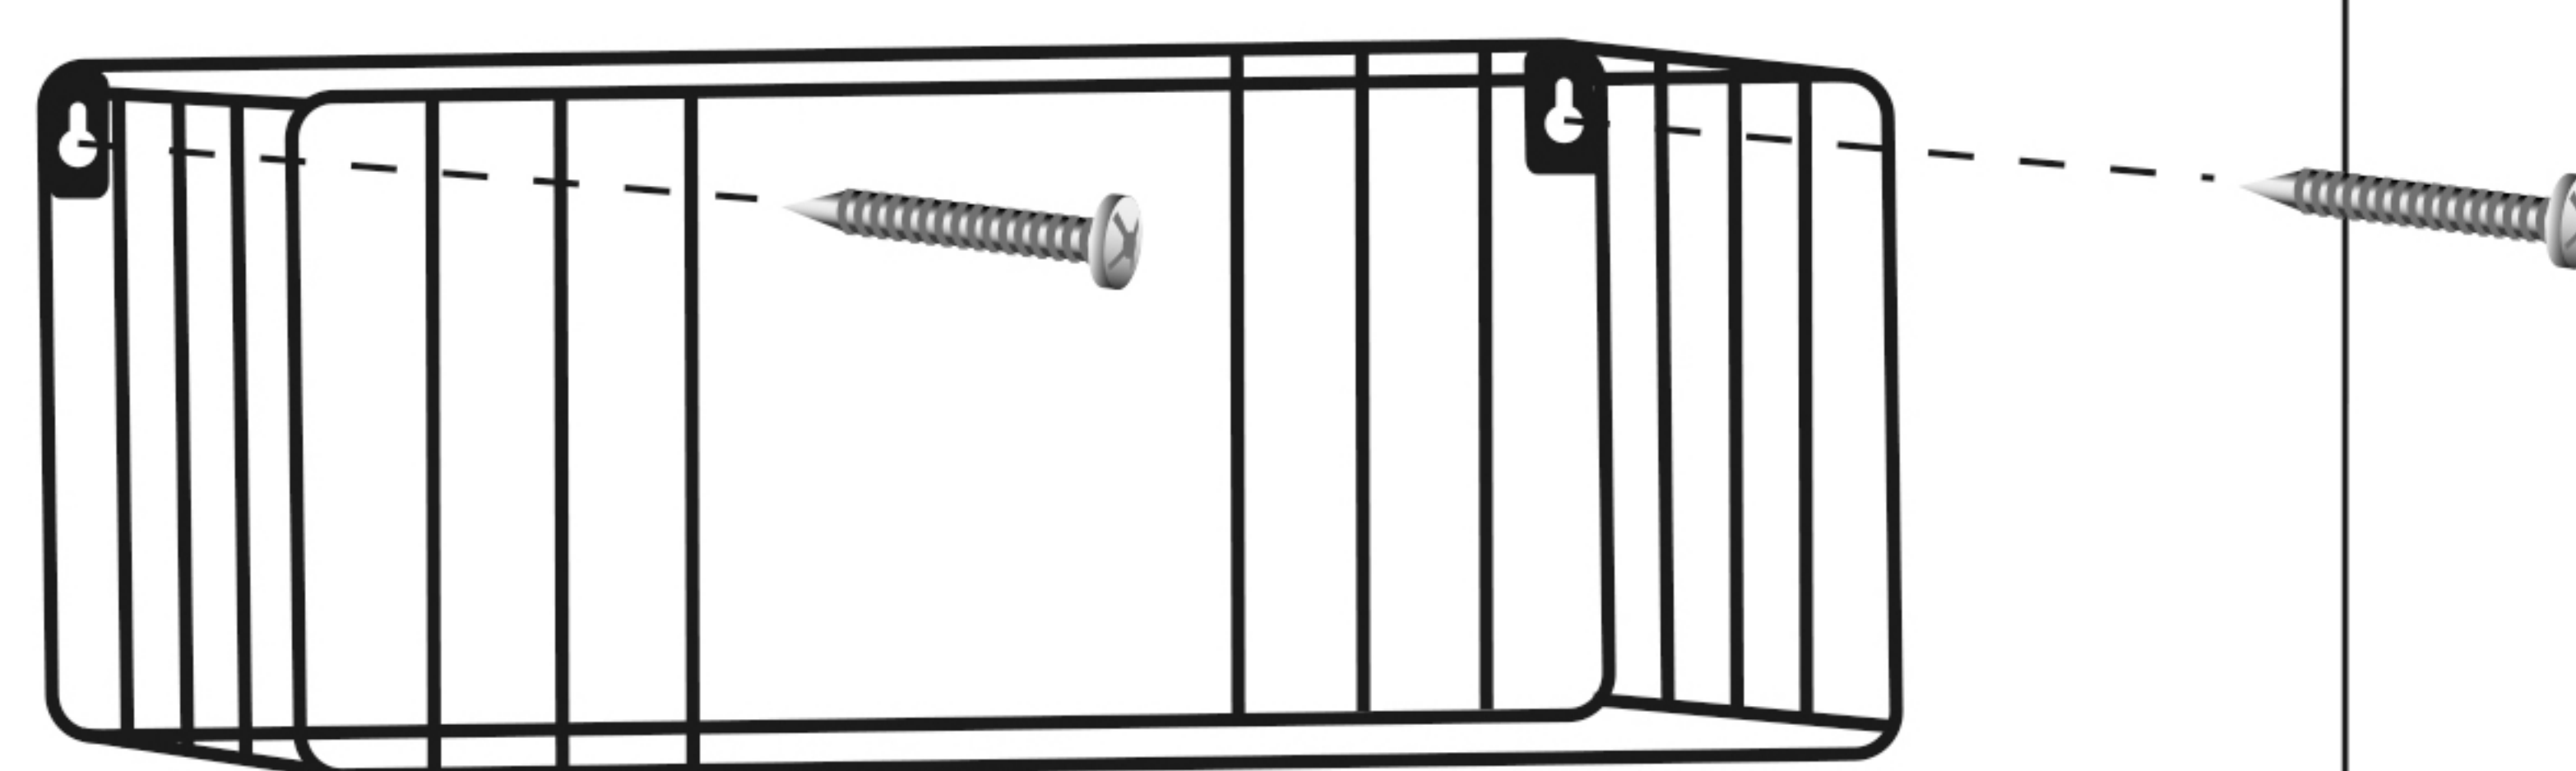

Paolo Shelf 2 shelves with black frame

4292160

STEP - 1

STEP - 2

PART LIST

PART NO.	PART PHOTOGRAPH	PART NAME	QUANTITY
a			1
b			1

ASSEMBLING TOOLS

1			
2			
3			