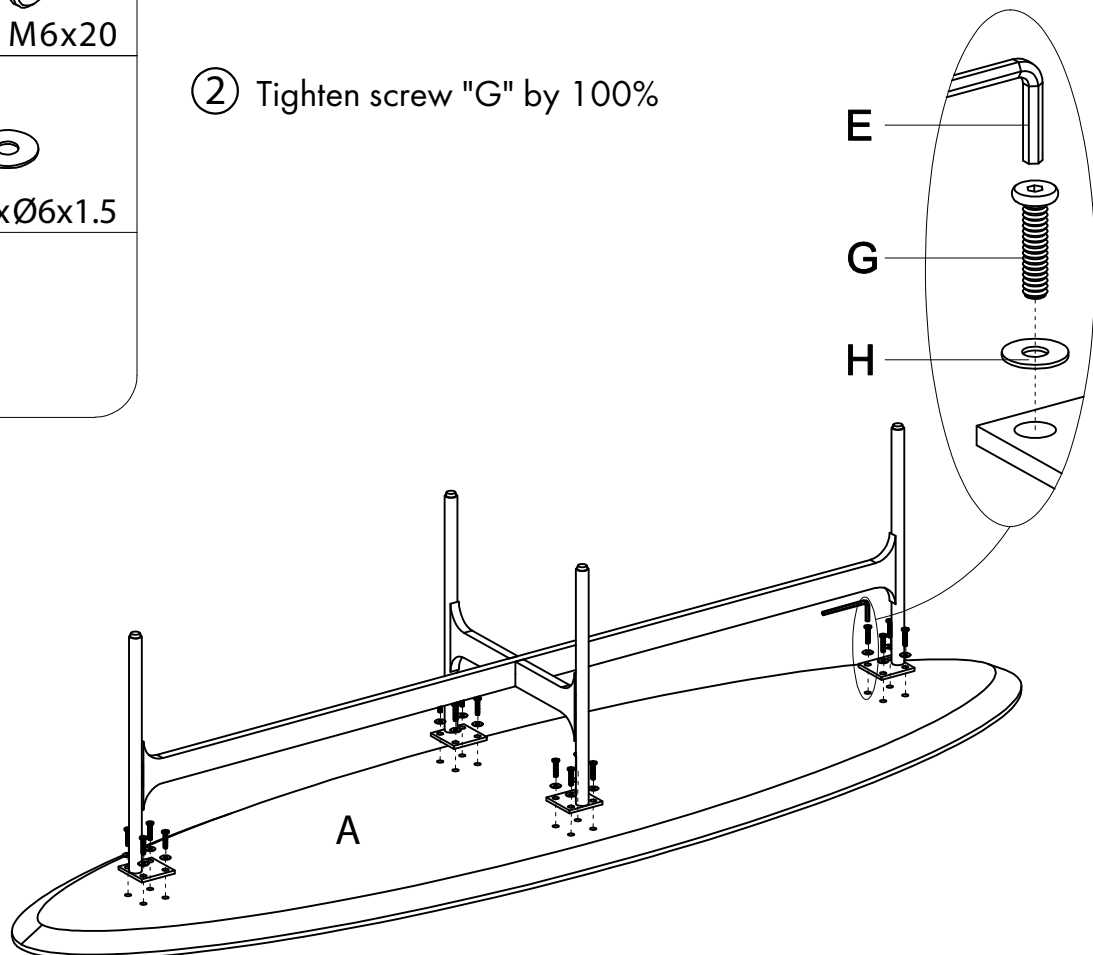

ASSEMBLY INSTRUCTION

COLTON COFFEE TABLE OVAL

ROWICO

HOME

① Tighten screw "F" by 80%

Ax1 	Dx1  M5
Bx1 	Ex1  M4
Cx1 	Fx1  M6x20
	Gx16  M6x20
	Hx16  Ø16xØ6x1.5

② Tighten screw "G" by 100%

③ Tighten screw "F" by 100%

④  Adjustable feet