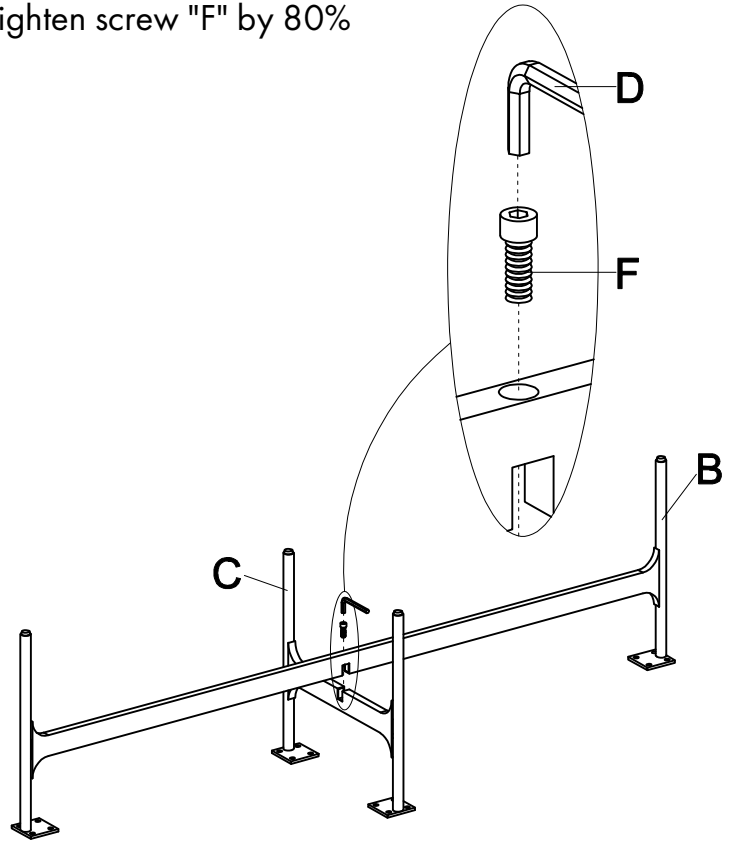

ASSEMBLY INSTRUCTION

COLTON COFFEE TABLE OVAL

ROWICO

HOME

① Tighten screw "F" by 80%

Ax1 	Dx1  M5
Bx1 	Ex1  M4
Cx1 	Fx1  M6x20
	Gx16  M6x20
	Hx16  Ø16xØ6x1.5

② Tighten screw "G" by 100%

③ Tighten screw "F" by 100%

④  Adjustable feet