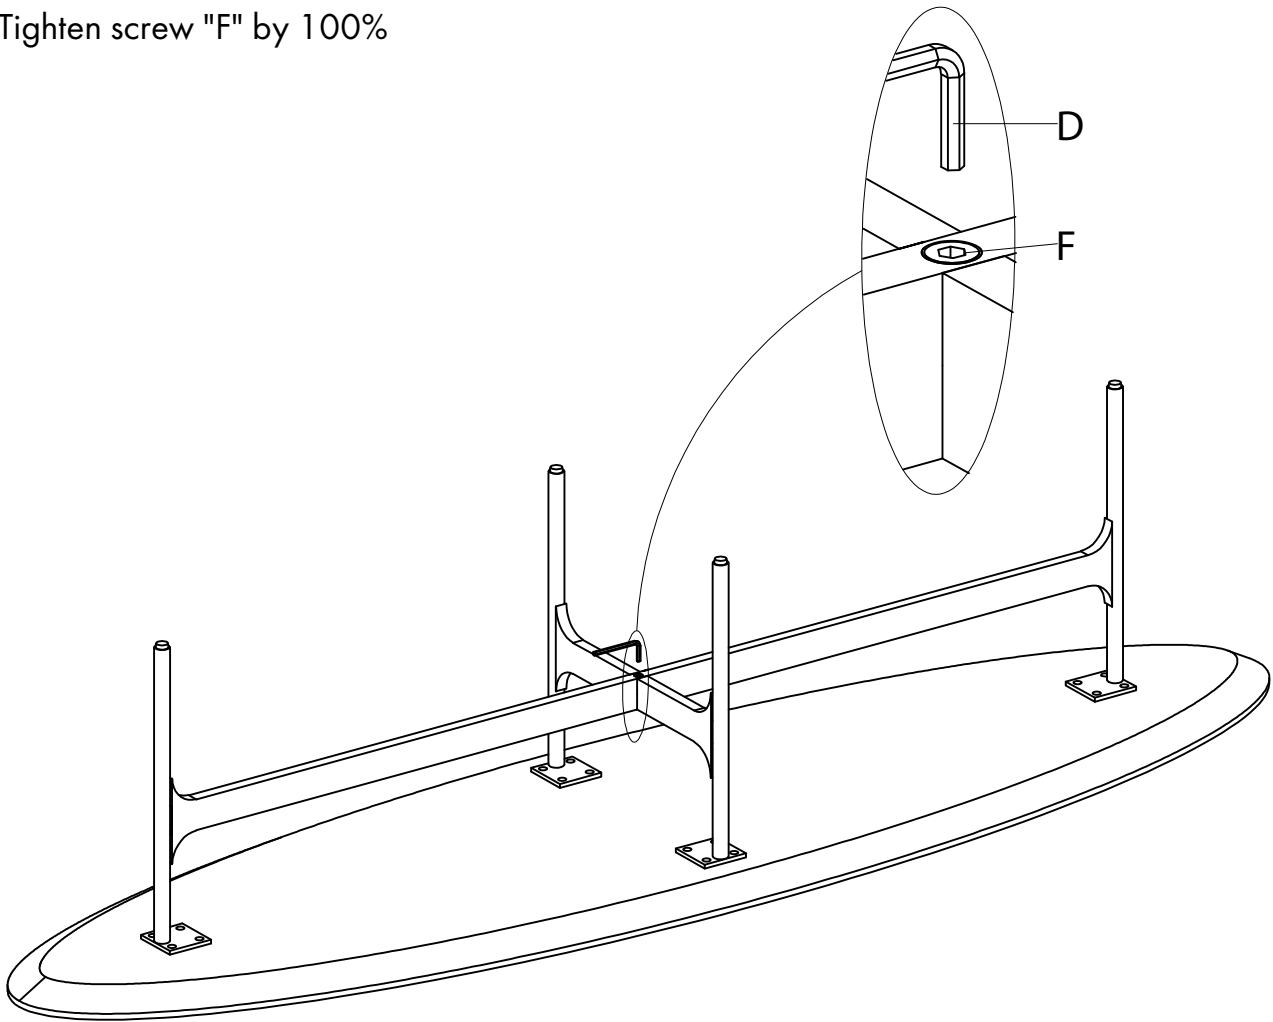

ASSEMBLY INSTRUCTION

COLTON COFFEE TABLE OVAL

ROWICO

HOME

① Tighten screw "F" by 80%

Ax1 	Dx1  M5
Bx1 	Ex1  M4
Cx1 	Fx1  M6x20
	Gx16  M6x20
	Hx16  Ø16xØ6x1.5

② Tighten screw "G" by 100%

③ Tighten screw "F" by 100%

④  Adjustable feet