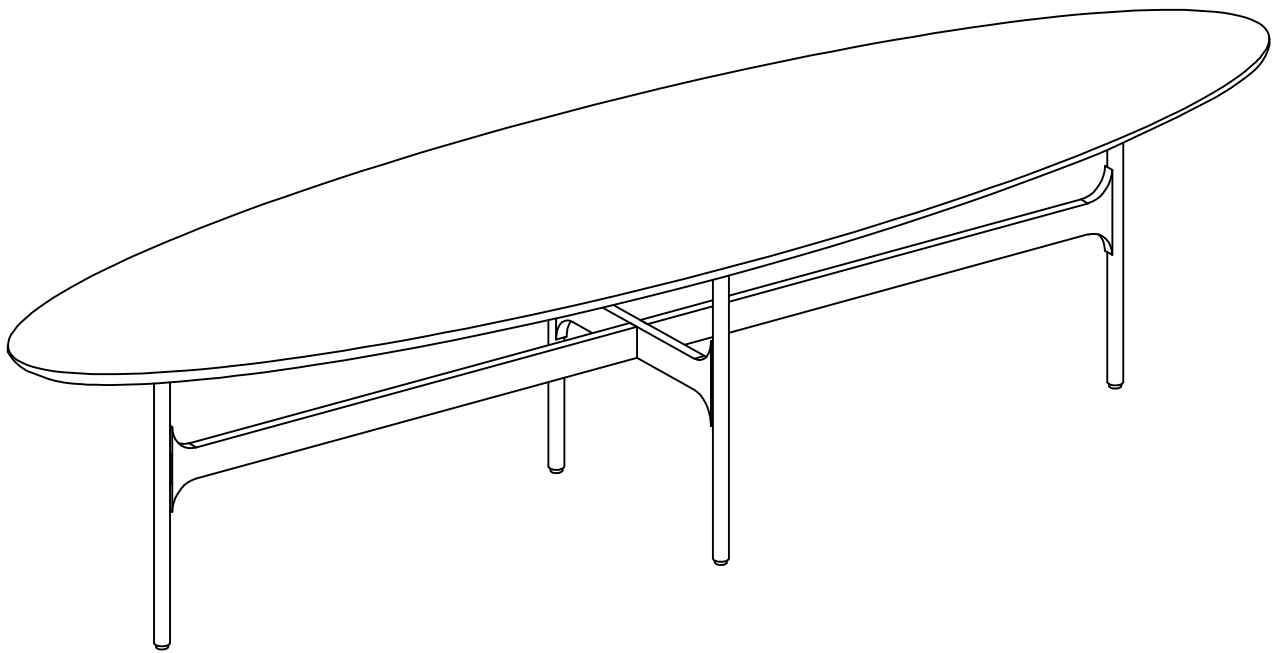

ASSEMBLY INSTRUCTION

COLTON COFFEE TABLE OVAL

ROWICO

HOME

① Tighten screw "F" by 80%

Ax1 	Dx1  M5
Bx1 	Ex1  M4
Cx1 	Fx1  M6x20
	Gx16  M6x20
	Hx16  Ø16xØ6x1.5

② Tighten screw "G" by 100%

③ Tighten screw "F" by 100%

④  Adjustable feet