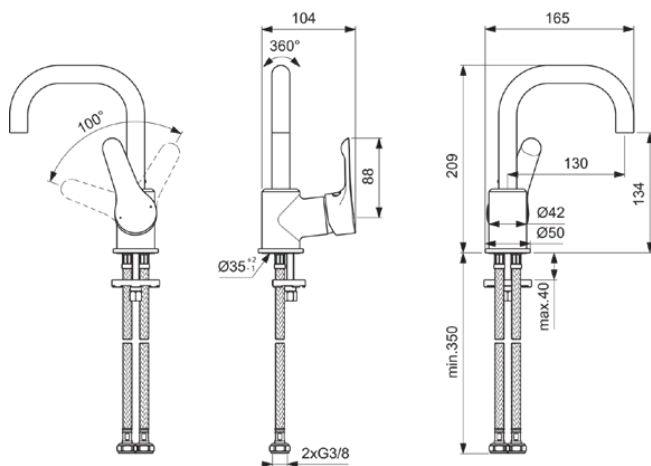

ALPHA

BC650AA

ALPHA | Basin mixer 104x165x209 mm, 130 mm spout projection in chrome finish, 3.8 l/min (3 bar), no waste | EasyFix, Hidden aerator, EPD, SmartShine

Image & drawing

General information

Product type:	Washbasin mixers
Sub product type:	Basin mixer
Brand:	Ideal Standard
Suite name:	ALPHA
Designer:	Ideal Standard
Colour:	AA - Chrome
Surface finish effect:	glossy
Height (mm):	209
Width (mm):	104
Length / Projection (mm):	165
Fixing method:	EasyFix
Net weight (kg):	1.37
VVS:	701413504
EAN code:	3800861080350

Additional standards:	EN 248 DIN 4109-1 EN 817
KIWA certificate name:	K99067

Product specifications

Amount of escutcheon(s):	1
Amount of handles:	1
Blue Start technology:	No
Colour code:	AA
Colour description:	chrome
Cool Body technology:	No
Easy Fix technology:	Yes
Handle position:	Lateral
Includes a chain eye:	No
Integrated electronics:	No
Low-pressure model:	No
Material:	Metal
Material quality:	Brass

ALPHA

BC650AA

ALPHA | Basin mixer 104x165x209 mm, 130 mm spout projection in chrome finish, 3.8 l/min (3 bar), no waste | EasyFix, Hidden aerator, EPD, SmartShine

Product specifications

Max. flow rate at 3 bar (l):	3.8
Max. flow rate at 3 bar (l) for all outlets:	3.8
Max. flow rate at 3 bar (l) for spout:	3.8
Max. operating pressure (bar):	10
Min. operating pressure (bar):	0.5
PVD technology:	No
Shape of escutcheon(s):	Round
SmartShine:	Yes
Spout model:	Swivel
Surface cover:	chromium-plated
Surface finish effect:	glossy
Tap outlet model:	Aerator
Tap outlet visibility:	Hidden
Tap outlet adjustable:	No
Touchless control:	No
Type of handle:	Lever
With drain plug:	No
With escutcheon(s):	Yes
With handle(s):	Yes
With outlet:	Yes
With pull-out spray:	No
With waste set:	No
Fixing method:	EasyFix
Mounting method:	Tap hole