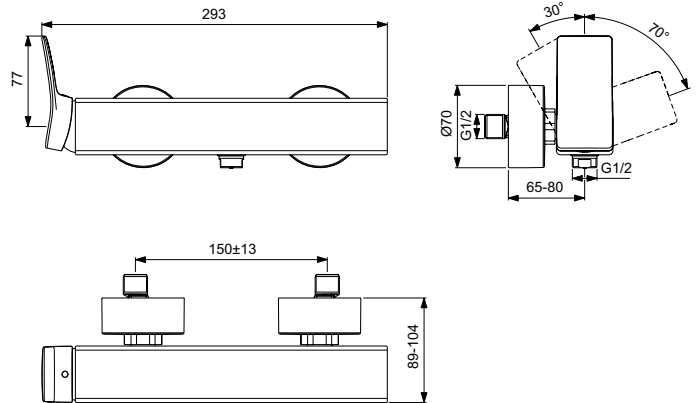

Ideal Standard

Shower Mixer

Conca

Article-No.: **BC761AA**

Shower mixer exposed

Conca mixer with 38mm ceramic cartridge FirmaFlow (hot water limiter, no click). With Check valve, S-connectors with noise reducers, metal handle (without red/blue printing), with IS logo on the body.

Colour: AA - Chrome

Technology: FirmaFlow

More product details:

| | |
|---------------------------|-------------------------------|
| Mounting: | Exposed |
| Operation Type: | Single lever |
| Style: | Contemporary |
| Accreditations: | DIN EN 817, DIN 4109 Gruppe 1 |
| Operation Pressure (bar): | 3 |
| Flow Rate (litre): | 13 |
| Net Weight (kg): | 2,417 |
| Material: | Chrome plated brass |
| Designer: | Palomba Serafini Associati |
| Height (mm): | 112 |
| Width (mm): | 293 |
| Depth (mm): | 104 |