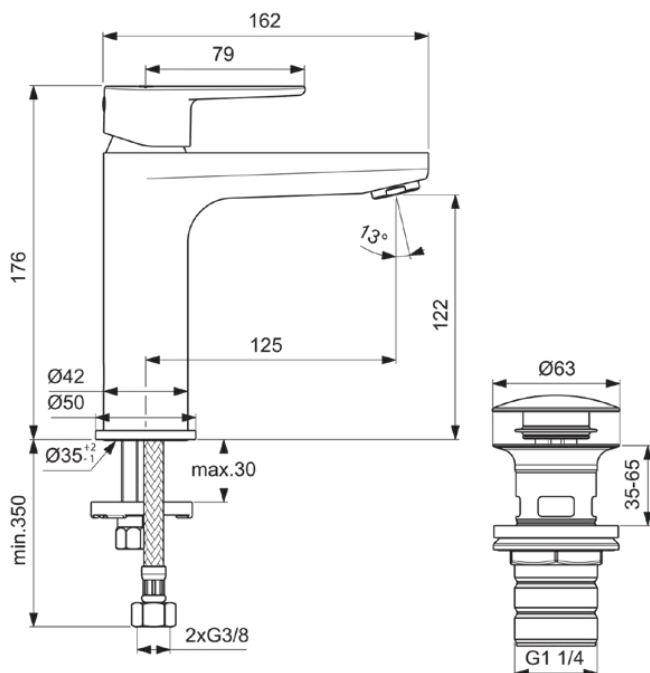

CERAFINE MODEL O

BD131RO

CERAFINE MODEL O | Basin mixer 50x166x176 mm, 125 mm spout projection in rosé finish, 5 l/min (3 bar), with waste | EasyFix, FirmaFlow

Image & drawing

General information

Product type:	Washbasin mixers
Sub product type:	Basin mixer
Brand:	Ideal Standard
Suite name:	CERAFINE MODEL O
Designer:	Ideal Standard
Colour:	RO - Rosé
Surface finish effect:	satin
Height (mm):	176
Width (mm):	50
Length / Projection (mm):	166
Fixing method:	EasyFix
Net weight (kg):	1.62
EAN code:	3800861123460

Product specifications

Amount of escutcheon(s):	1
Amount of handles:	1
Blue Start technology:	No
Colour code:	RO
Colour description:	rosé
Cool Body technology:	No
Easy Fix technology:	Yes
FirmaFlow cartridge:	Yes
Handle position:	Top
IdealPure technology:	No
Includes a chain eye:	No
Integrated electronics:	No
Low-pressure model:	No
Material:	Metal
Material quality:	Brass
Max. flow rate at 3 bar (l):	5

CERAFINE MODEL O

BD131RO

CERAFINE MODEL O | Basin mixer 50x166x176 mm, 125 mm spout projection in rosé finish, 5 l/min (3 bar), with waste | EasyFix, FirmaFlow

Product specifications

Max. flow rate at 3 bar (l) for all outlets:	5
Max. flow rate at 3 bar (l) for spout:	5
Max. operating pressure (bar):	10
Min. operating pressure (bar):	0.5
PVD technology:	No
Shape of escutcheon(s):	Round
Spout model:	Fixed
Surface cover:	wet laquering
Surface finish effect:	satin
Tap outlet model:	Aerator
Tap outlet visibility:	Visible
Tap outlet adjustable:	No
Tap outlet is anti-vandal:	No
Temperature limiter:	Yes
Touchless control:	No
Type of handle:	Lever
Type of temperature control:	Manually operated
With drain plug:	No
With escutcheon(s):	Yes
With flow regulator:	Yes
With handle(s):	Yes
With outlet:	Yes
With pull-out spray:	No
With waste set:	Yes
Fixing method:	EasyFix
Mounting method:	Tap hole