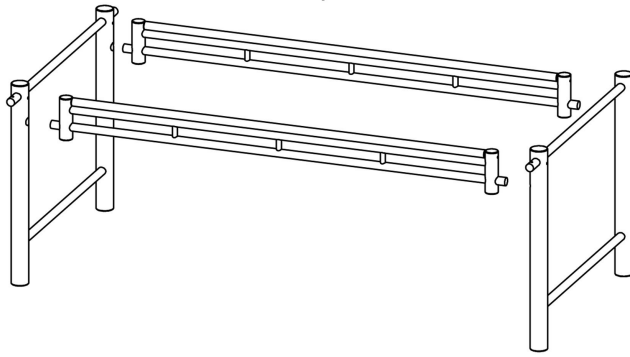

**ASSEMBLY INSTRUCTION**  
Dining Table, Nature, Bamboo  
82047331

**ASSEMBLY INSTRUCTION**  
Dining Table, Nature, Bamboo  
82047331

All products are handmade, therefore always follow the number instructions on the furniture.

## Component list

M7x90 | 4 pcs

M6x50 | 4 pcs

1 pc

2 pcs

2 pcs

1 pc

# INSTRUCCION

Step 1

Step 2

Step 3

Step 4

Finished

**160 kgs / 353 lbs**