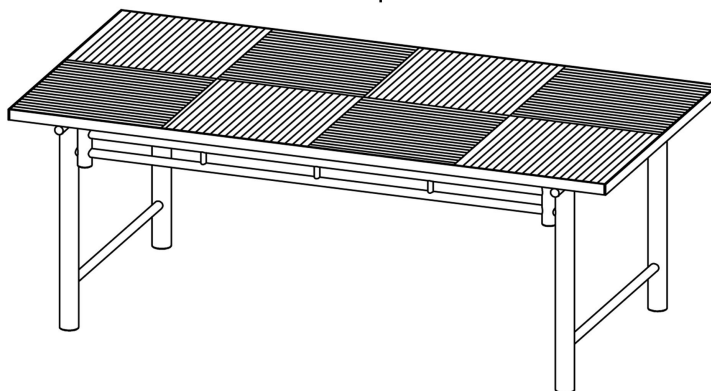

**ASSEMBLY INSTRUCTION**  
Dining Table, Nature, Bamboo  
82047331

**ASSEMBLY INSTRUCTION**  
Dining Table, Nature, Bamboo  
82047331

All products are handmade, therefore always follow the number instructions on the furniture.

# INSTRUCCION

Step 1

Step 2

Step 3

Step 4

Finished

**160 kgs / 353 lbs**